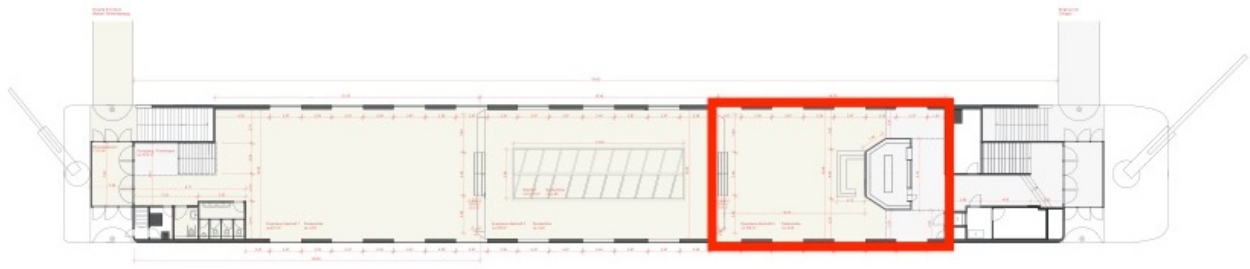

We are happy to provide you with a non-binding consultation / visit.

We look forward to meeting you!

Mitteldeck – Sector A

Surface / Ceiling height:
215m² / 2,95m

Capacity (people):

Technics:

- basic sound
- basic lightening
- projector & canvas
- microphone / mixer / CD player

Equipment:

- flipchart
- dividing walls
- WLAN network

Mitteldeck – Sector B

Surface / Ceiling height:
185m² / 2,20m

Capacity (people):

Technics:

- basic sound
- basic lightening
- projector & canvas
- microphone / mixer / CD player

Equipment:

- flipchart
- dividing walls
- WLAN network

Mitteldeck – Sector C

Surface / Ceiling height:
150m² / 2,95m

Capacity (people):

Technics:

- basic sound
- basic lightening
- projector & canvas
- microphone / mixer / CD player