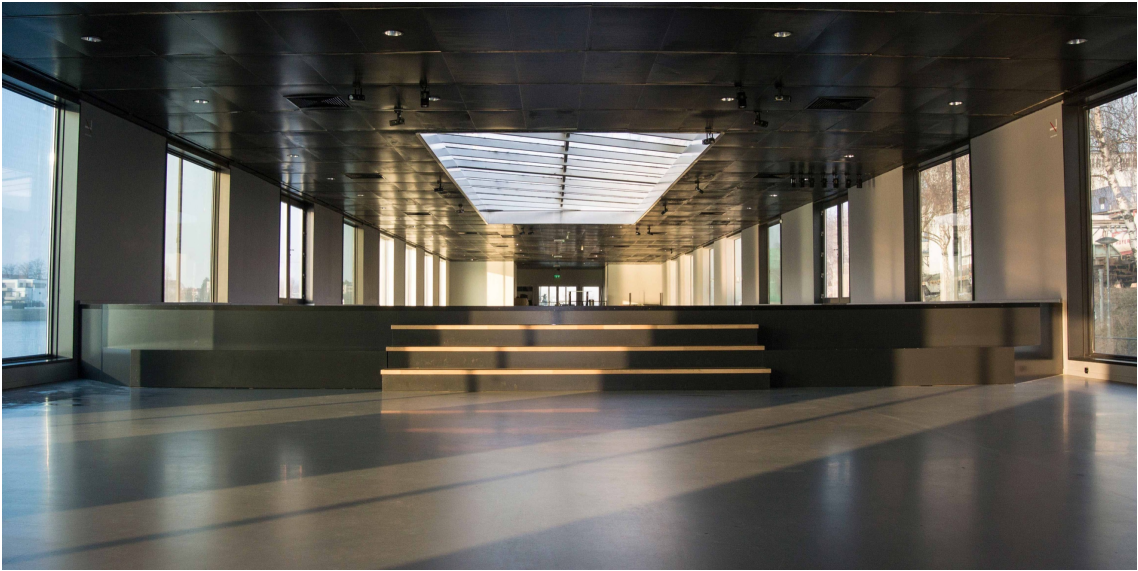


MITTELDECK

Mitteldeck - a unique event location at the middle deck of a ship in the Rhine harbour of Basel

Whether conferences, conventions or events, Mitteldeck provides an exceptional platform for up to 750 people. The throughout open space with floor-to-ceiling windows as well as large rooflight provides an exceptional platform for any kind of event. The total area of approximately 550m² can be subdivided in (up to) three sectors.

The location at the harbour not only offers a stunning panoramic view of the Rhine and the city of Basel, but also easy accessibility by public transportation as well as private car. Mitteldeck is located in between Unterdeck (lower deck), home of internationally renowned club Nordstern, and Roofdeck, summer hangout place for cocktail-lovers as well as burger-aficionados. Basically Roofdeck / partial surface of Roofdeck as well as Unterdeck (generally from Sunday to Wednesday only) can be rented additionally.

Mitteldeck extends over the entire length of the ship. The daylight flooded space with built-in bar has a separate access / entrance area as well as its own sanitary facilities, and is wheelchair accessible up to the central podium. The multifunctional location offers a modern and high quality multimedia infrastructure. High-speed internet connection is ensured via separate WiFi network.

We are happy to provide you with a non-binding consultation / visit.

We look forward to meeting you!

Mitteldeck – Sector A

Surface / Ceiling height:
215m² / 2,95m

Capacity (people):

Technics:

- basic sound
- basic lightening
- projector & canvas
- microphone / mixer / CD player