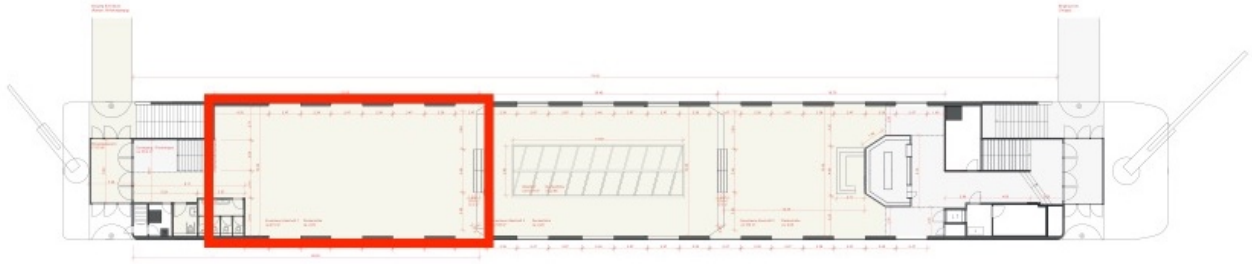


MITTELDECK

Mitteldeck - a unique event location at the middle deck of a ship in the Rhine harbour of Basel

Whether conferences, conventions or events, Mitteldeck provides an exceptional platform for up to 750 people. The throughout open space with floor-to-ceiling windows as well as large rooflight provides an exceptional platform for any kind of event. The total area of approximately 550m² can be subdivided in (up to) three sectors.

We are happy to provide you with a non-binding consultation / visit.

We look forward to meeting you!

Mitteldeck – Sector A

Surface / Ceiling height:
215m² / 2,95m

Capacity (people):

Technics:

- basic sound
- basic lightening
- projector & canvas
- microphone / mixer / CD player

Equipment:

- flipchart
- dividing walls
- WLAN network

Mitteldeck – Sector B

Surface / Ceiling height:
185m² / 2,20m

Capacity (people):

Technics:

- basic sound
- basic lightening
- projector & canvas
- microphone / mixer / CD player

Equipment:

- flipchart
- dividing walls
- WLAN network

Mitteldeck – Sector C

Surface / Ceiling height:
150m² / 2,95m

Capacity (people):

Technics:

- basic sound
- basic lightening
- projector & canvas
- microphone / mixer / CD player