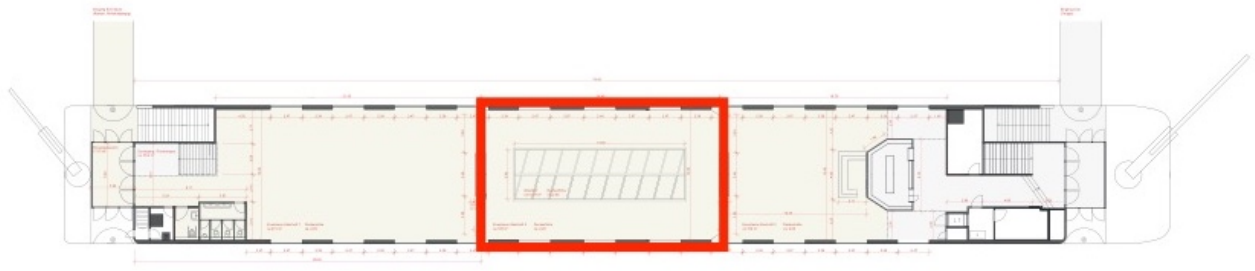


MITTELDECK

Mitteldeck - a unique event location at the middle deck of a ship in the Rhine harbour of Basel

Whether conferences, conventions or events, Mitteldeck provides an exceptional platform for up to 750 people. The throughout open space with floor-to-ceiling windows as well as large rooflight provides an exceptional platform for any kind of event. The total area of approximately 550m² can be subdivided in (up to) three sectors.

We are happy to provide you with a non-binding consultation / visit.

We look forward to meeting you!

Mitteldeck – Sector A

Surface / Ceiling height:
215m² / 2,95m

Capacity (people):

Technics:

- basic sound
- basic lightening
- projector & canvas
- microphone / mixer / CD player

Equipment:

- flipchart
- dividing walls
- WLAN network

Mitteldeck – Sector B

Surface / Ceiling height:
185m² / 2,20m

Capacity (people):

Technics:

- basic sound
- basic lightening
- projector & canvas
- microphone / mixer / CD player

Equipment:

- flipchart
- dividing walls
- WLAN network

Mitteldeck – Sector C

Surface / Ceiling height:
150m² / 2,95m

Capacity (people):

Technics:

- basic sound
- basic lightening
- projector & canvas
- microphone / mixer / CD player