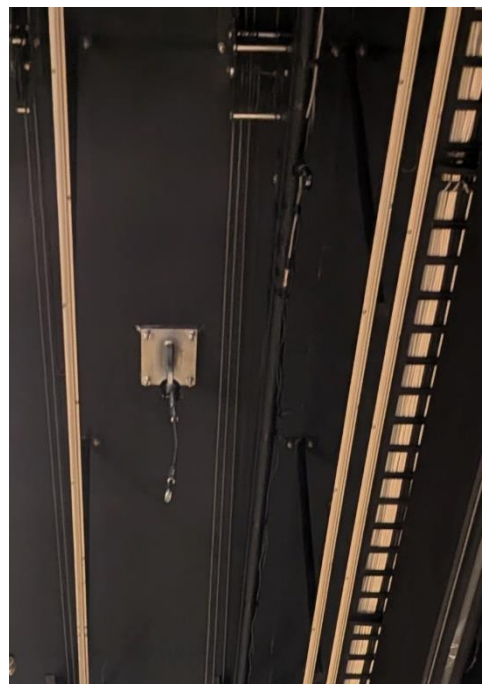

**Bühne**  
**Stage**

5 motorized stage hoists with tube diameter 50 mm / payload 250 kg

4 rigging point 500 kg for truss / LED screen

Examples of events  
Light and LED screen on stage

Zuschauerraum  
Audience

Main PA / Line Array left + right stage front / rigging point 500 kg

LED screen left + right stage front /  
2 rigging point 500 kg each or 3 x 250 kg each

Additional rigging points in ceiling with payload 150 - 500 kg possible upon request.