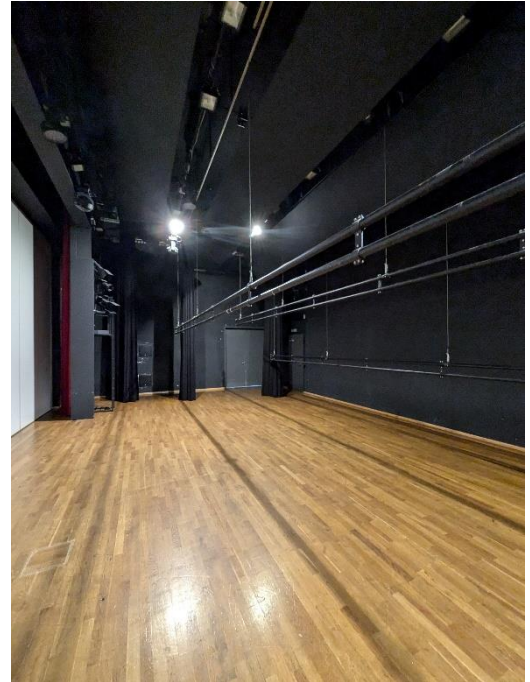

**Bühne**  
**Stage**

5 motorized stage hoists with tube diameter 50 mm / payload 250 kg

4 rigging point 500 kg for truss / LED screen

Examples of events  
Light and LED screen on stage

Zuschauerraum  
Audience

Main PA / Line Array left + right stage front / rigging point 500 kg

LED screen left + right stage front /  
2 rigging point 500 kg each or 3 x 250 kg each

Additional rigging points in ceiling with payload 150 - 500 kg possible upon request.