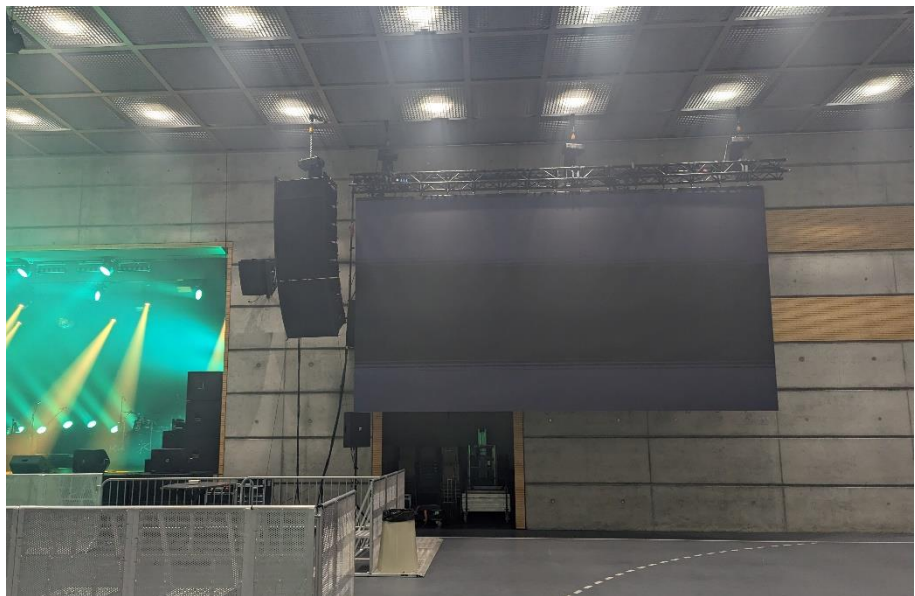

**Bühne**  
**Stage**

5 motorized stage hoists with tube diameter 50 mm / payload 250 kg

4 rigging point 500 kg for truss / LED screen

Examples of events  
Light and LED screen on stage

Zuschauerraum  
Audience

Main PA / Line Array left + right stage front / rigging point 500 kg

LED screen left + right stage front /  
2 rigging point 500 kg each or 3 x 250 kg each

Additional rigging points in ceiling with payload 150 - 500 kg possible upon request.