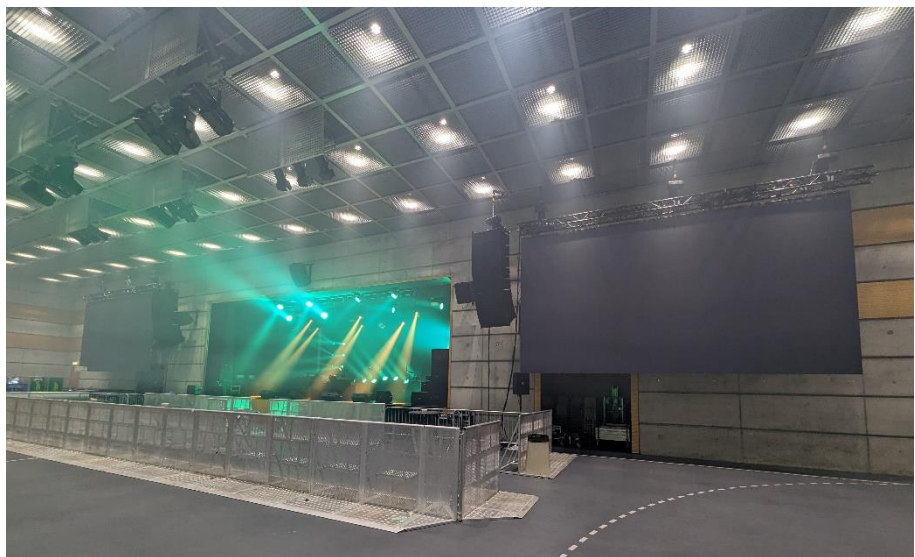

**Bühne**  
**Stage**

5 motorized stage hoists with tube diameter 50 mm / payload 250 kg

4 rigging point 500 kg for truss / LED screen

Examples of events  
Light and LED screen on stage

Zuschauerraum  
Audience

Main PA / Line Array left + right stage front / rigging point 500 kg

LED screen left + right stage front /  
2 rigging point 500 kg each or 3 x 250 kg each

Additional rigging points in ceiling with payload 150 - 500 kg possible upon request.