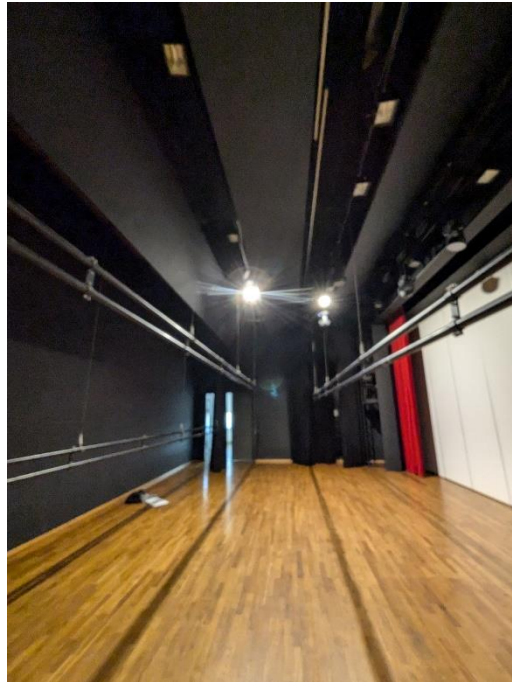

**Bühne**  
**Stage**

5 motorized stage hoists with tube diameter 50 mm / payload 250 kg

4 rigging point 500 kg for truss / LED screen

Examples of events  
Light and LED screen on stage

Zuschauerraum  
Audience

Main PA / Line Array left + right stage front / rigging point 500 kg

LED screen left + right stage front /  
2 rigging point 500 kg each or 3 x 250 kg each

Additional rigging points in ceiling with payload 150 - 500 kg possible upon request.