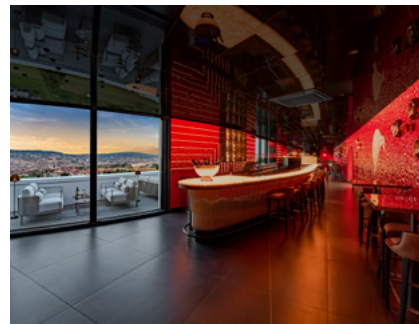

ONE HOTEL, TWO BUILDINGS

FIVE Zurich is a luxurious lifestyle hotel boasting **45** luxurious suites and **42** suite-sized lifestyle rooms with **5** international award-winning restaurants, a rooftop nightclub and buzzing outdoor social pool. Additionally, guests of the **East Wing building** with **62** 'Superior Rooms' enjoy exclusive access to all **5-star** amenities and services of the Main Building.

MICE AT FIVE ZURICH

Perfect location for your special occasion. All MICE events are catered by FIVE's award-winning chefs!

THE BALLROOM

Largest meeting room spread across 258 sqm and has a capacity for up to 200 guests.

211 sqm | 3 King beds, 1 twin bed

4 bathrooms, 5 balconies with mountain & city view

PLAY AT FIVE ZURICH

The Penthouse, Cinque Studio, Soul St., The Vault, The Social Pool

5 international dining concepts, including a Japanese rooftop lounge and nightclub, an elegant Italian restaurant, an Insta-worthy street food spot, an exclusive wine bar, and an outdoor social pool.

RELAX AT FIVE ZURICH

REFIVE SPA

560 sqm, six treatment rooms, a spa suite, private sauna, steam bath, indoor and outdoor pool and state-of-the-art gym.