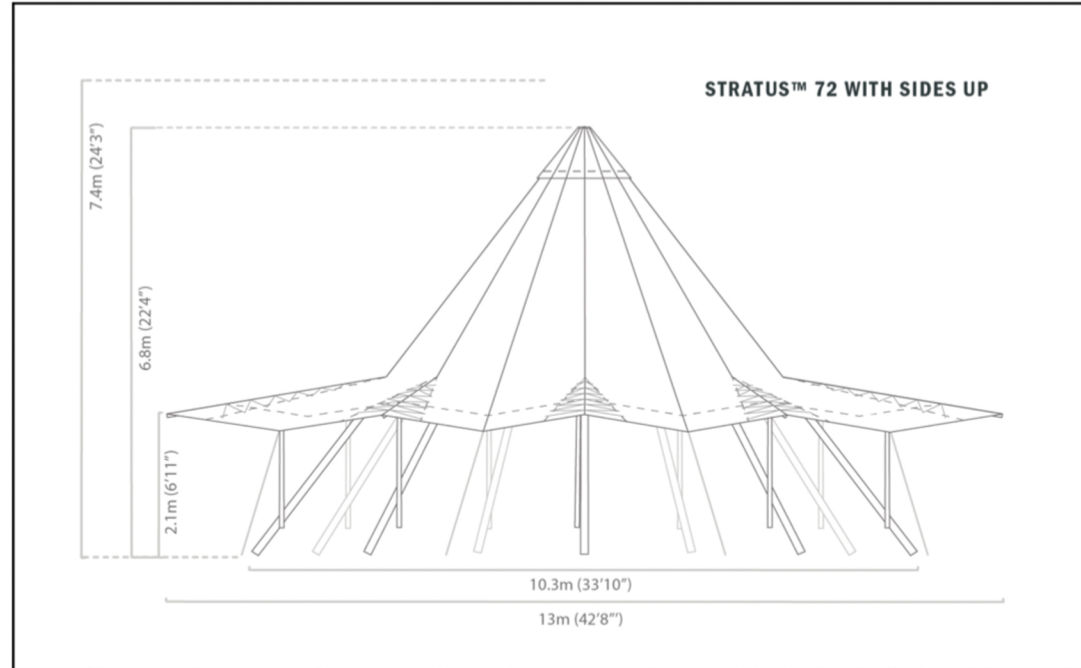

ATZMÄNNIG KULTUR

Zeltbühne Tipis

	Stratus 72	Cirrus 72
Seated: 8 at a 200-cm table	72 (128 with raised brim)	72
Seated: 6 at a 200-cm table	54 (96 with raised brim)	54
Seated: at a 120-cm table		
Openable side	360°	80°
Covered area (m ²)	83 (132 with raised brim)	83
Diameter (m)	10.3 (13 with raised brim)	10.3
Height (m)	7.4	7.4
Maximum pole length (m)	8.25	8.25
Approximate total weight (kg)	600	500
Assembly time (man hours)	1.5-2	1-1.5

Duo, fully closed, 156-208 seated
21 m x 10.3 m. Table arrangement for many guests.

Duo, semi-raised, 90-120 seated
21 m x 11 m. With fireplaces and bar counters; relatively spacious.

ARRANGEMENT C

Grundriss V02
M. 1:150 ; Format A3