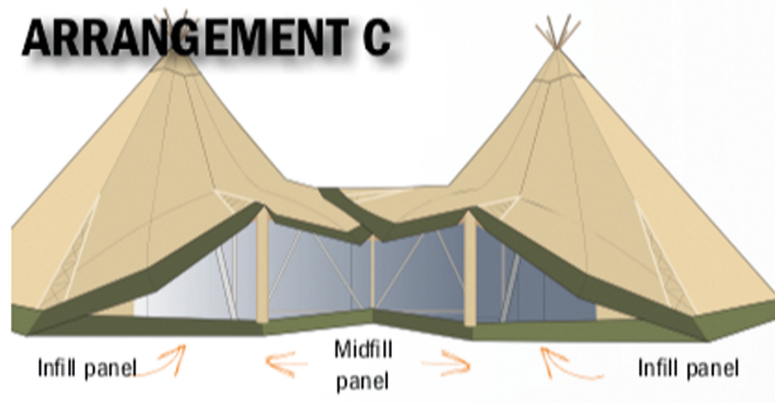

ATZMÄNNIG KULTUR

Zeltbühne Tipis

	Stratus 72	Cirrus 72
Seated: 8 at a 200-cm table	72 (128 with raised brim)	72
Seated: 6 at a 200-cm table	54 (96 with raised brim)	54
Seated: at a 120-cm table		
Openable side	360°	80°
Covered area (m ²)	83 (132 with raised brim)	83
Diameter (m)	10.3 (13 with raised brim)	10.3
Height (m)	7.4	7.4
Maximum pole length (m)	8.25	8.25
Approximate total weight (kg)	600	500
Assembly time (man hours)	1.5-2	1-1.5

Duo, fully closed, 156-208 seated
21 m x 10.3 m. Table arrangement for many guests.

Duo, semi-raised, 90-120 seated
21 m x 11 m. With fireplaces and bar counters; relatively spacious.

ARRANGEMENT C

Grundriss V02
M. 1:150 ; Format A3