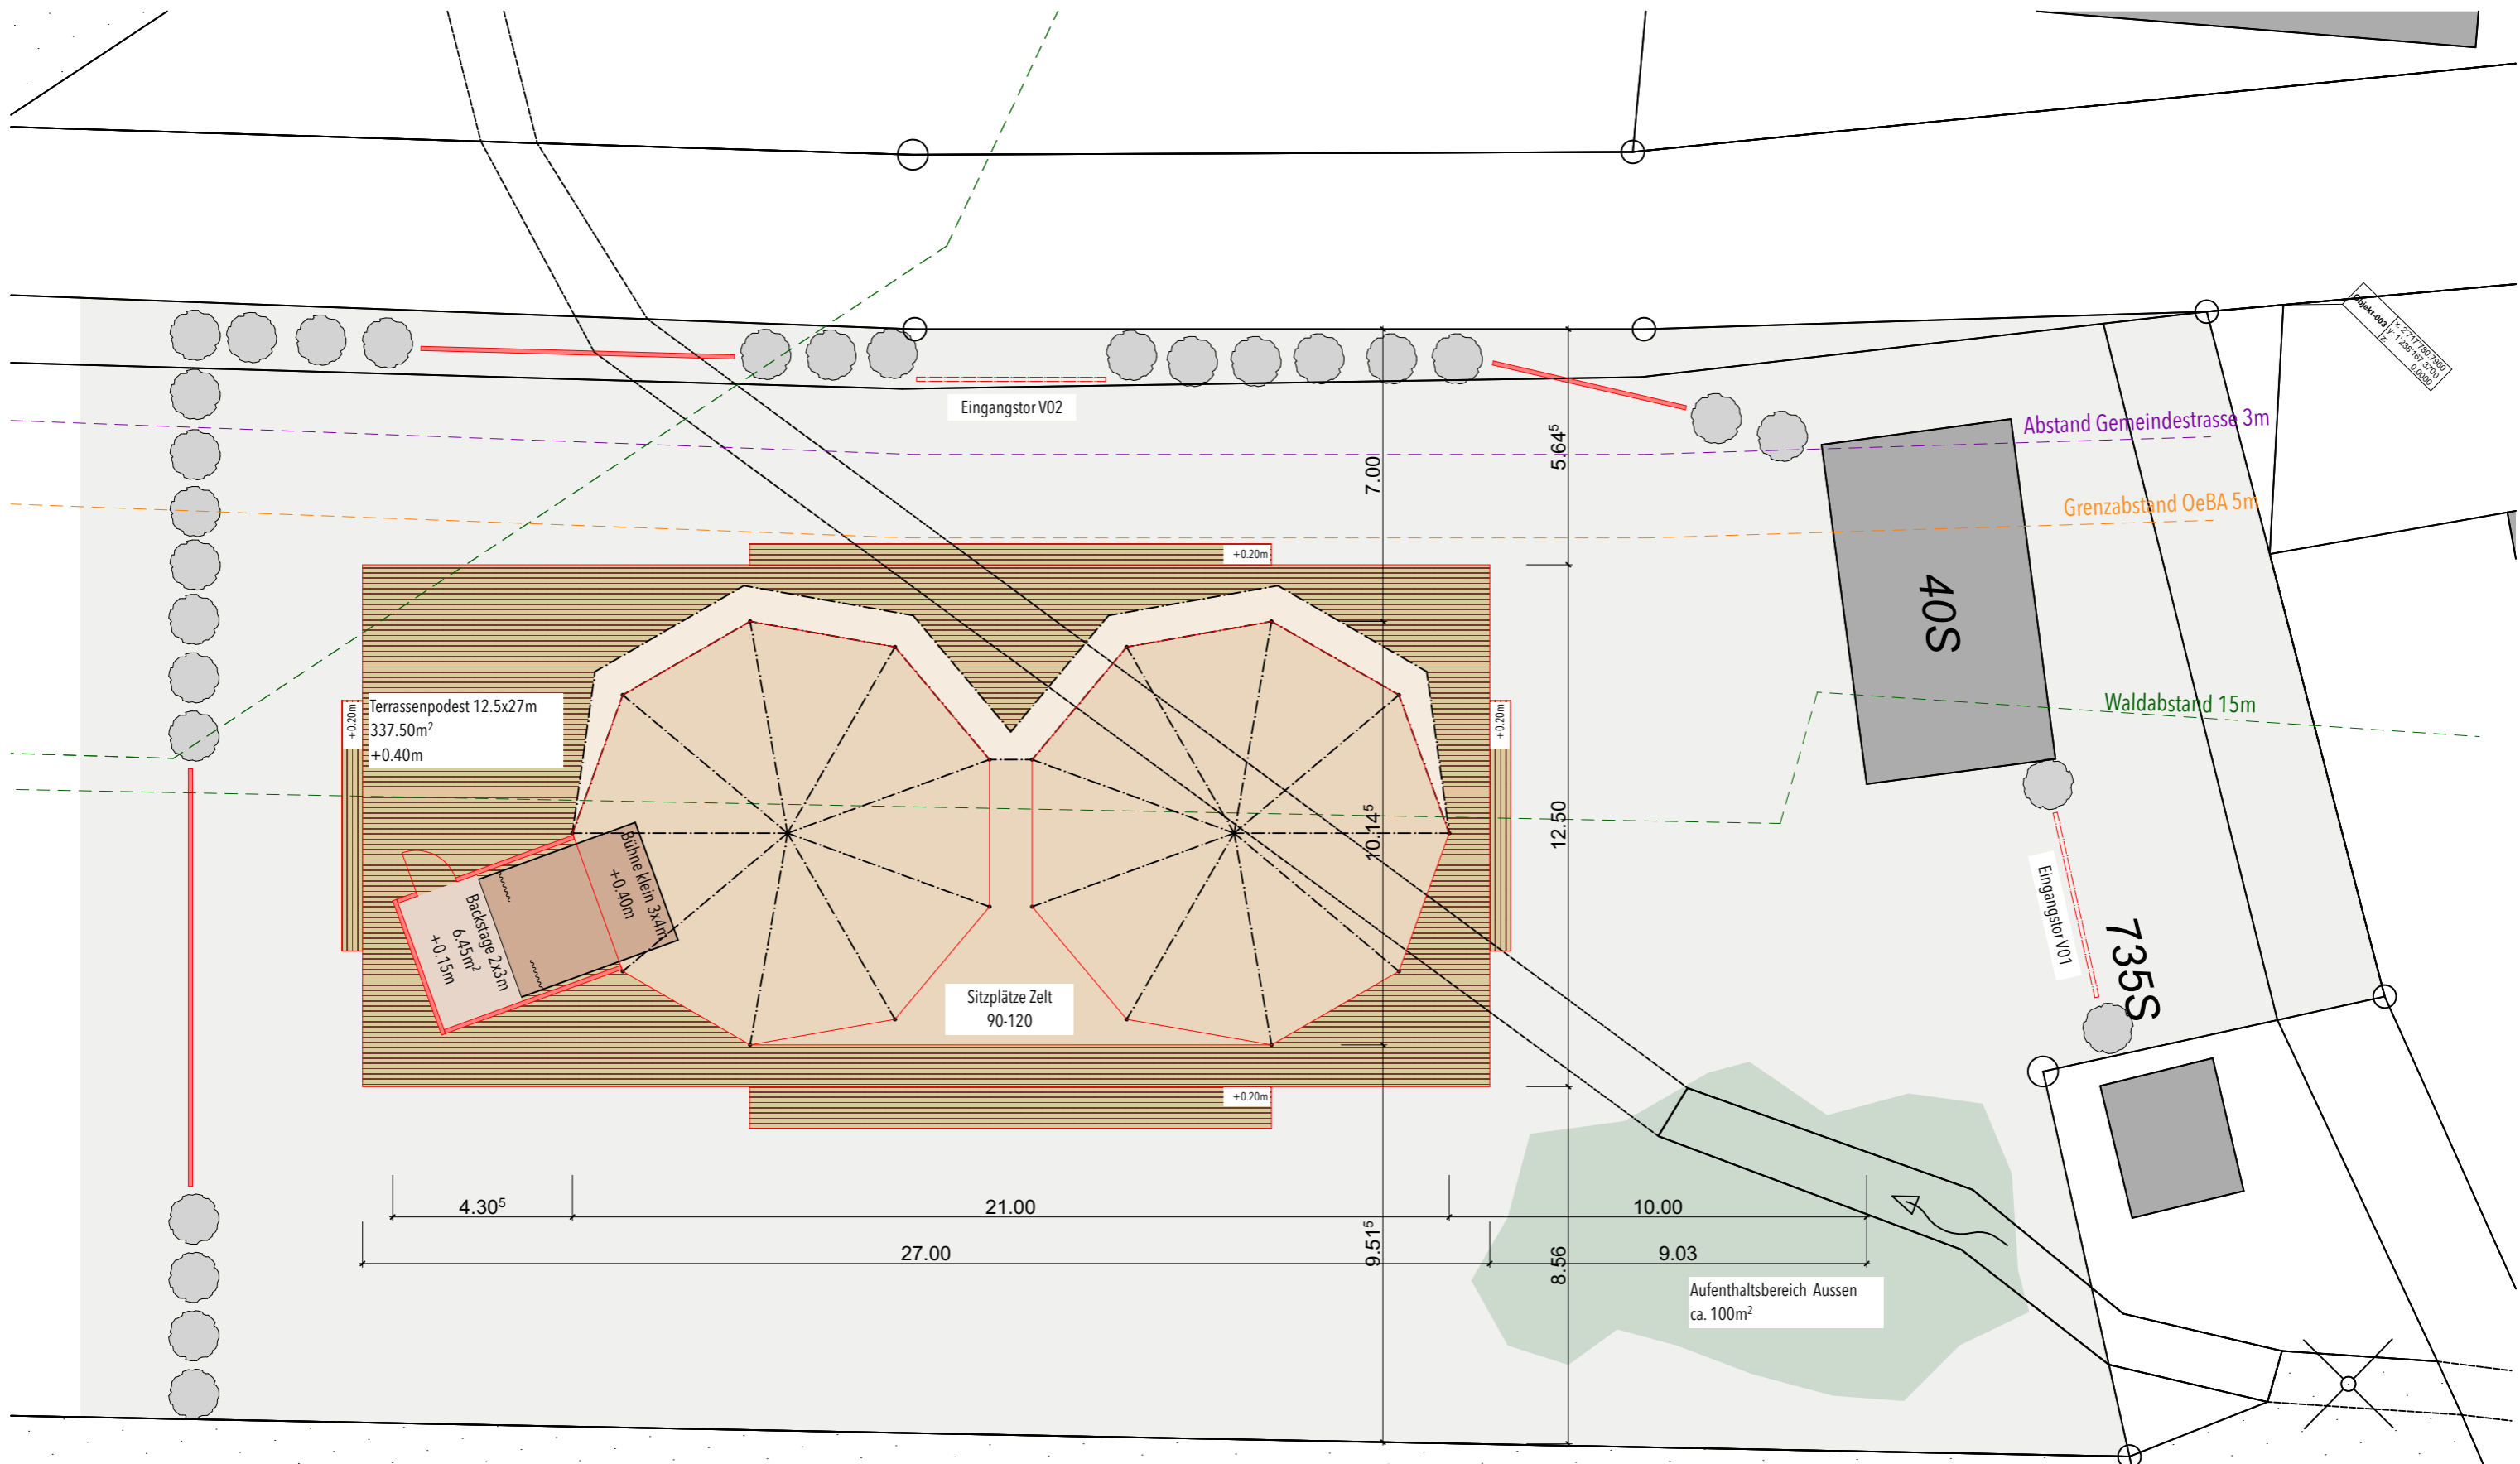

ATZMÄNNIG KULTUR

Zeltbühne Tipis

	Stratus 72	Cirrus 72
Seated: 8 at a 200-cm table	72 (128 with raised brim)	72
Seated: 6 at a 200-cm table	54 (96 with raised brim)	54
Seated: at a 120-cm table		
Openable side	360°	80°
Covered area (m ²)	83 (132 with raised brim)	83
Diameter (m)	10.3 (13 with raised brim)	10.3
Height (m)	7.4	7.4
Maximum pole length (m)	8.25	8.25
Approximate total weight (kg)	600	500
Assembly time (man hours)	1.5-2	1-1.5

Duo, fully closed, 156-208 seated
21 m x 10.3 m. Table arrangement for many guests.

Duo, semi-raised, 90-120 seated
21 m x 11 m. With fireplaces and bar counters; relatively spacious.

ARRANGEMENT C

Grundriss V02
M. 1:150 ; Format A3