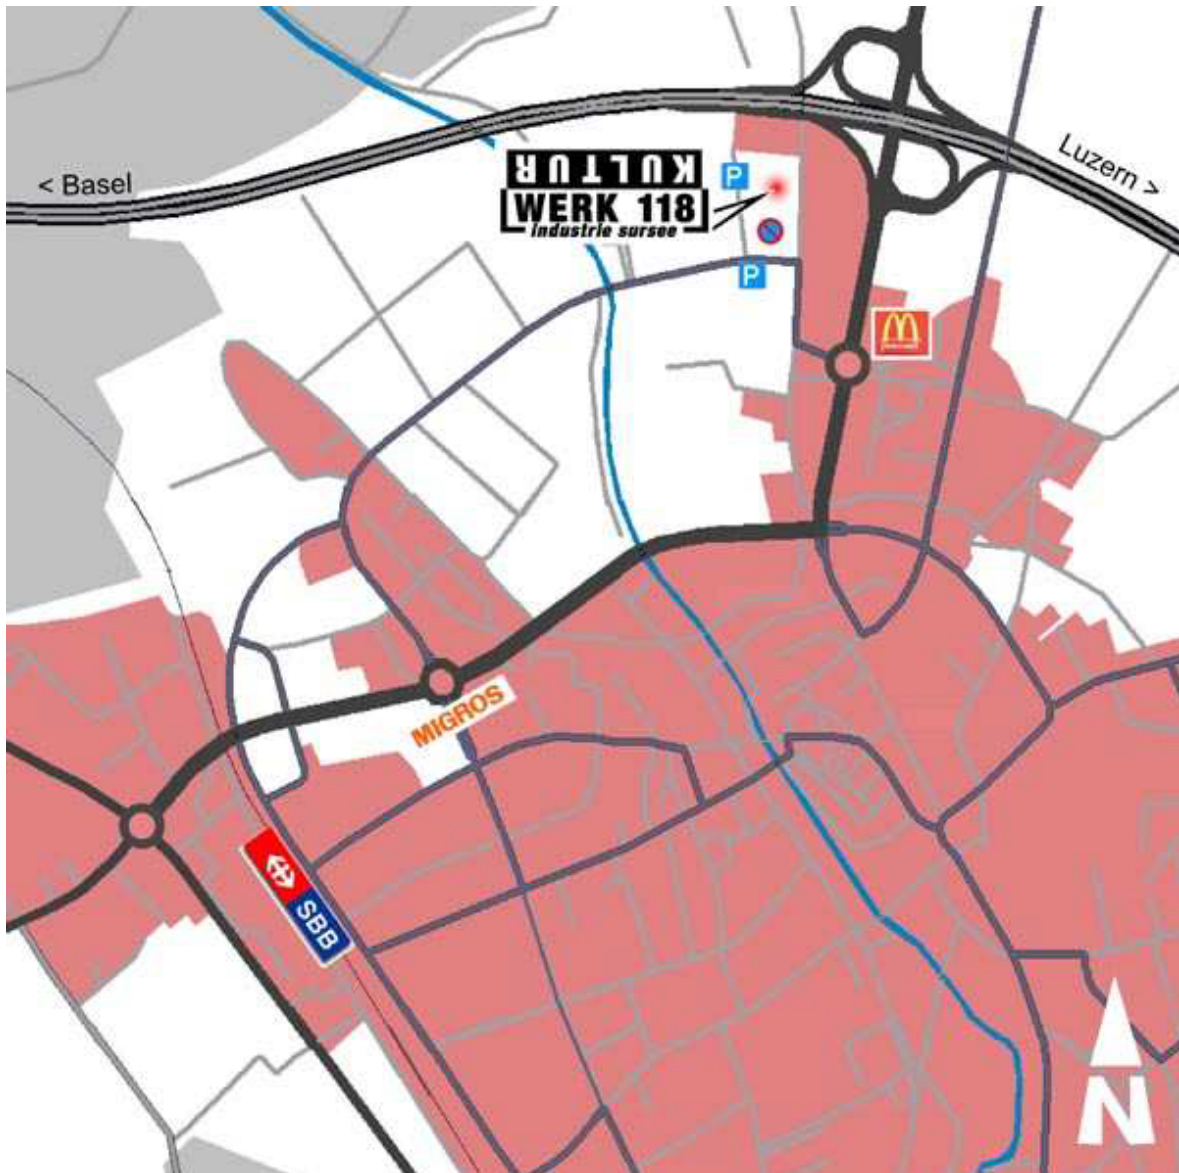

Power Sockets

Swiss Power socket (230V; 50Hz) are not compatible with the „Euro Norm“. Please contact us if we should provide adapters.

Plan

Kulturwerk118

Address:	Sappeurstrasse 6, CH-6210 Sursee
Size:	260 m ²
Room	Height: 4.50 m
Stage:	7.25m x 3.60m x 0.70m
Drum Riser:	2.00m x 2.00m x 0.30m
Capacity:	Max. 200 people

ACCESS MAP

Car

Take the motorway from Lucerne, direction Basel / Bern, exit Sursee, direction industrial zone (turn right at the roundabout by Mc Donald's).

Train

Take the bus direction Schöffland till stop Schlottermilch. Walk 1 Minute in direction industrial Zone.