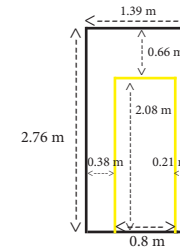

Floorplan Artstübli

Legende

- = Türe/Door
- = Fenster/Window
- = Treppe/Stairs
- = Heizung/Radiator

360-Grad Ansicht
360 degree view

Masstab/Scale:
1:100

Genauigkeit/Accuracy:
+- 10%

Wand/Wall A

Legende

- = Türe/Door
- = Fenster/Window
- = Treppe/Stairs
- = Heizung/Radiator

Wand/Wall B

Wand/Wall C

Wand/Wall D

Wand/Wall E

Wand/Wall F

Masstab/Scale:
1:100

Genauigkeit/Accuracy:
+- 10%