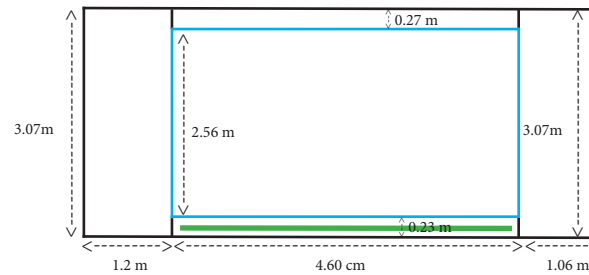

Floorplan Artstübli

Legende

- = Türe/Door
- = Fenster/Window
- = Treppe/Stairs
- = Heizung/Radiator

360-Grad Ansicht
360 degree view

Masstab/Scale:
1:100

Genauigkeit/Accuracy:
+- 10%

Wand/Wall A

Legende

- = Türe/Door
- = Fenster/Window
- = Treppe/Stairs
- = Heizung/Radiator

Wand/Wall B

Wand/Wall C

Wand/Wall D

Wand/Wall E

Wand/Wall F

Masstab/Scale:
1:100

Genauigkeit/Accuracy:
+- 10%