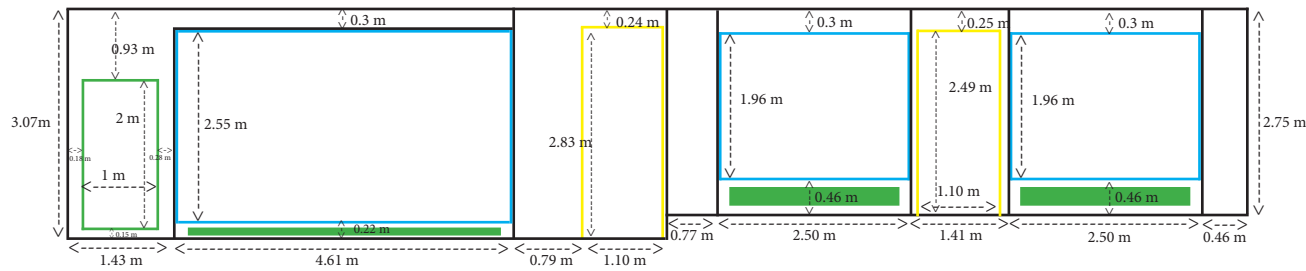

Floorplan Artstübli

Legende

- = Türe/Door
- = Fenster/Window
- = Treppe/Stairs
- = Heizung/Radiator

360-Grad Ansicht
360 degree view

Masstab/Scale:
1:100

Genauigkeit/Accuracy:
+- 10%

Wand/Wall A

Legende

- = Türe/Door
- = Fenster/Window
- = Treppe/Stairs
- = Heizung/Radiator

Wand/Wall B

Wand/Wall C

Wand/Wall D

Wand/Wall E

Wand/Wall F

Masstab/Scale:
1:100

Genauigkeit/Accuracy:
+- 10%