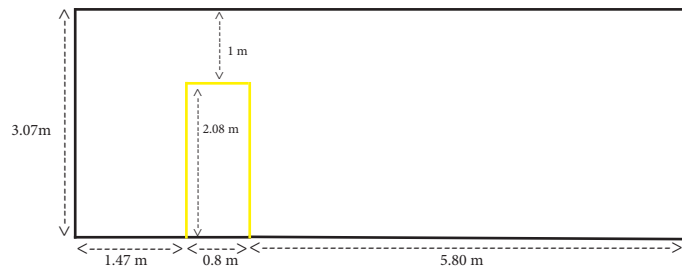

Floorplan Artstübli

Legende

- = Türe/Door
- = Fenster/Window
- = Treppe/Stairs
- = Heizung/Radiator

360-Grad Ansicht
360 degree view

Masstab/Scale:
1:100

Genauigkeit/Accuracy:
+- 10%

Wand/Wall A

Legende

- = Türe/Door
- = Fenster/Window
- = Treppe/Stairs
- = Heizung/Radiator

Wand/Wall B

Wand/Wall C

Wand/Wall D

Wand/Wall E

Wand/Wall F

Masstab/Scale:
1:100

Genauigkeit/Accuracy:
+- 10%