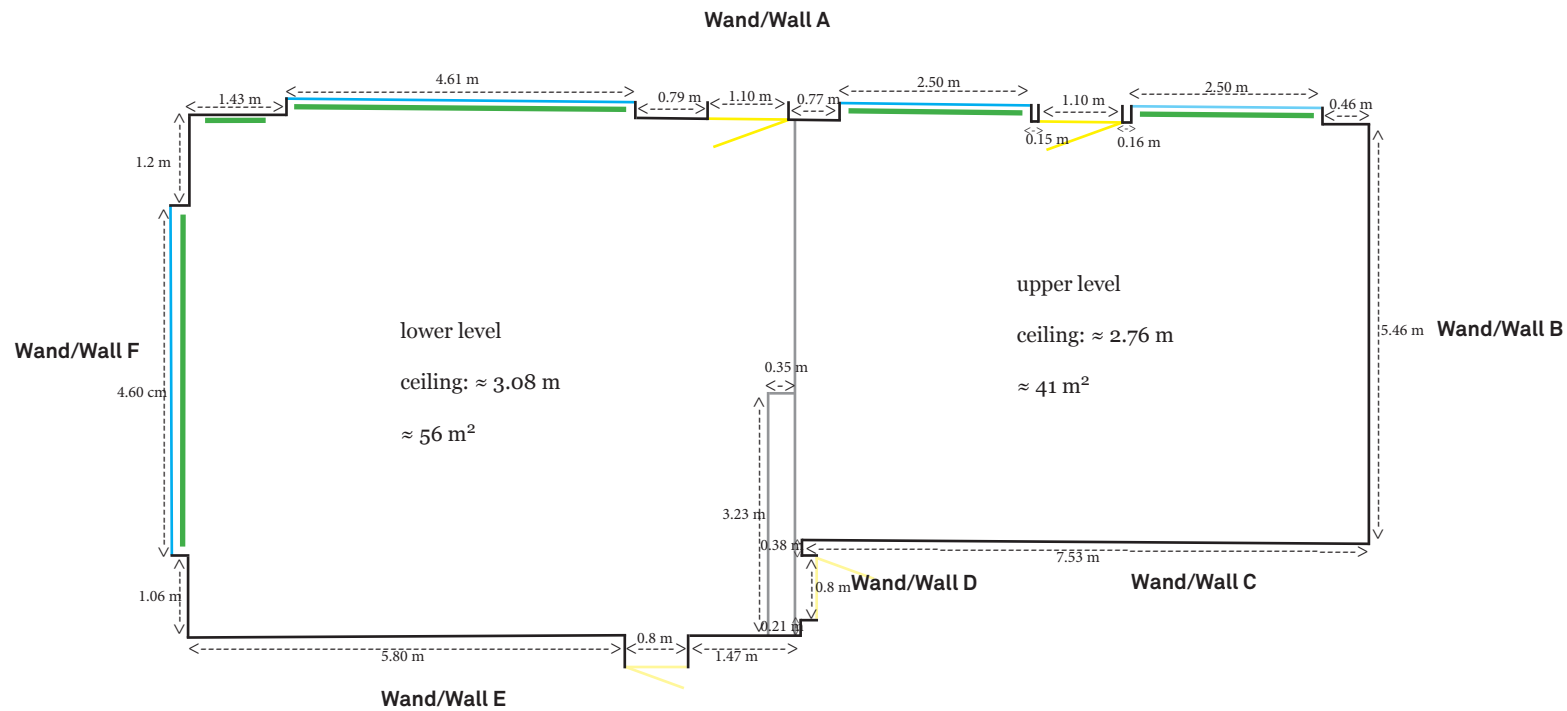

Floorplan Artstübli

Legende

- = Türe/Door
- = Fenster/Window
- = Treppe/Stairs
- = Heizung/Radiator

360-Grad Ansicht
360 degree view

Masstab/Scale:
1:100

Genauigkeit/Accuracy:
+- 10%

Wand/Wall A

Legende

- = Türe/Door
- = Fenster/Window
- = Treppe/Stairs
- = Heizung/Radiator

Wand/Wall B

Wand/Wall C

Wand/Wall D

Wand/Wall E

Wand/Wall F

Masstab/Scale:
1:100

Genauigkeit/Accuracy:
+- 10%