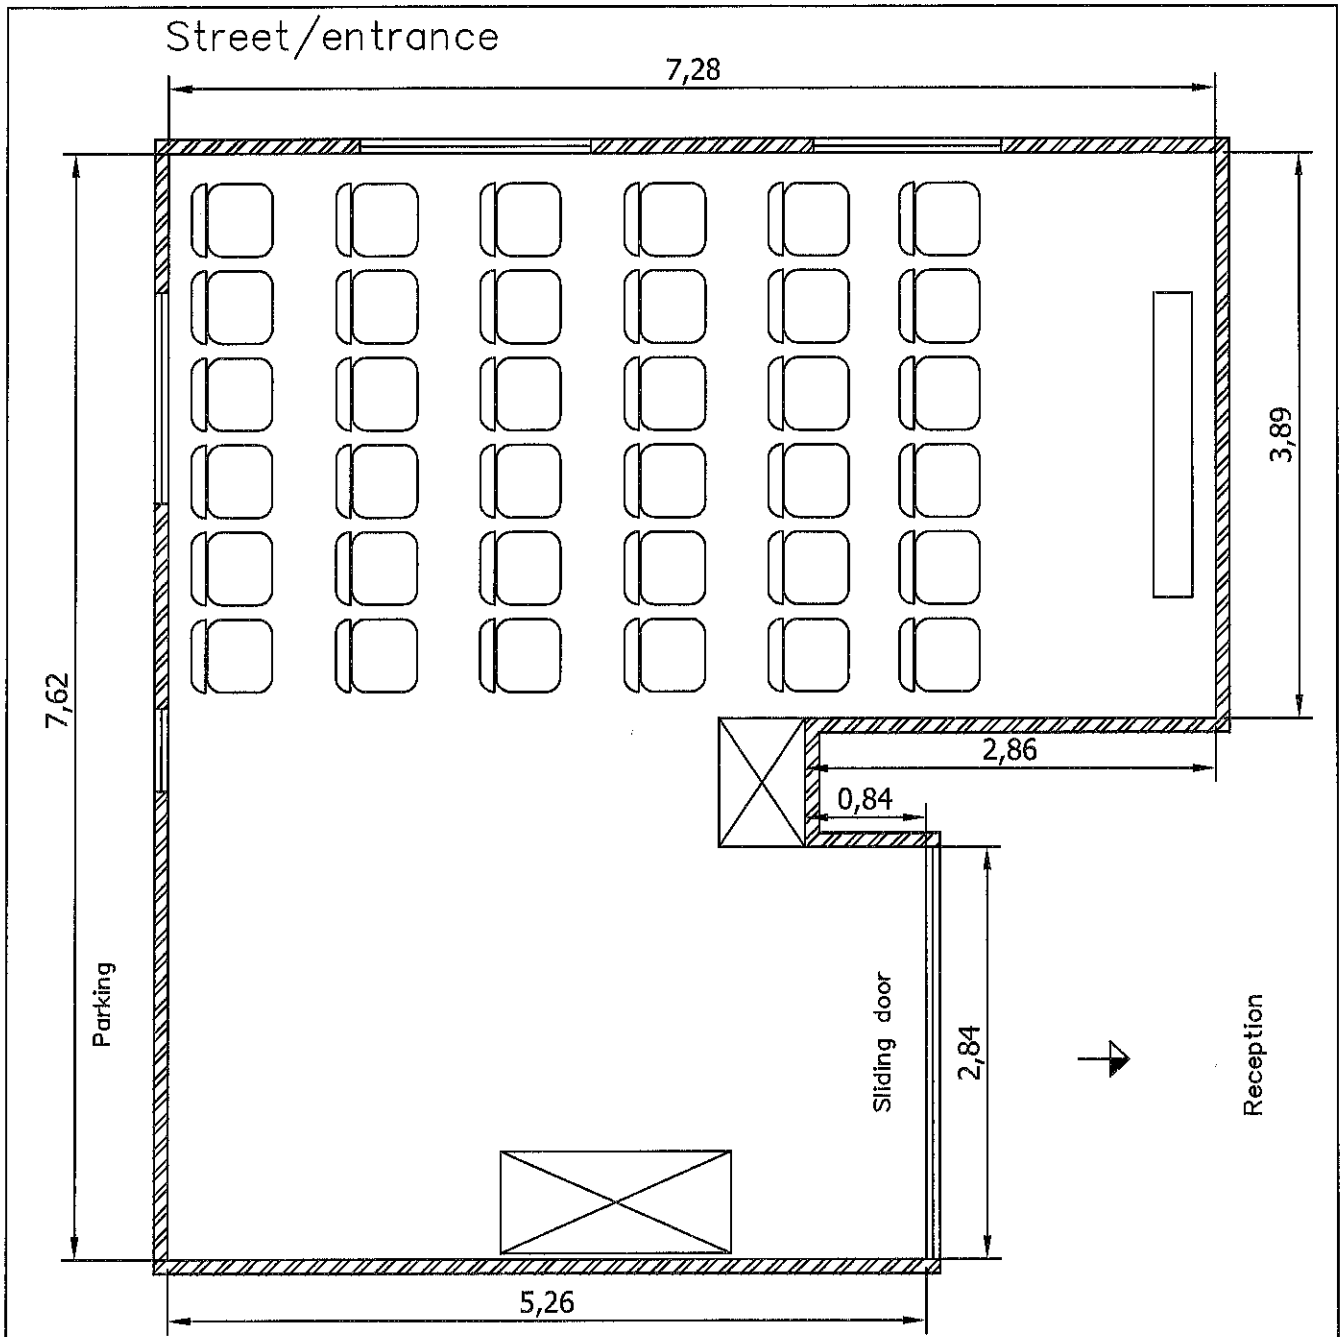

Space: 30 People

Space Area Inside: 47,18 m²

PROJET **HOTEL MEIERHOF**

Hotel Meierhof
Promenade, 135
7280- Davos Dorf
Schwitzerland

PLANE **LOBBY L CABARETT - FORM**

SCALA
1/50

DESIGN

TECNICAL INDUSTRIAL INGENEER

REF. LG12/2013

Space: 48 People

Space Area Inside: 47,18 m²

PROJET HOTEL MEIERHOF		Hotel Meierhof Promenade, 135 7260- Davos Dorf Schwitzerland	
PLANE LOBBY L COCTAIL – FORM			SCALA 1/50
DESIGN AIDA GONZALEZ	TECNICAL INDUSTRIAL INGENEER	OWNER	NUM. 12
DATE DECEMBER 2013	BENITO MARTIN BARBERO	Hotel Meierhof	REF. LG12/2013

Space: 18 People

Space Area Inside: 47,18 m²

PROJET HOTEL MEIERHOF		Hotel Meierhof Promenade, 135 7260- Davos Dorf Schwitzerland	
PLANE LOBBY L		SCALA 1/50	
DESIGN AIDA GONZALEZ	TECNICAL INDUSTRIAL INGENEER	OWNER	NUM. 12
DATE DECEMBER 2013	BENITO MARTIN BARBERO	Hotel Meierhof	REF. LG12/2013

Space: 36 People

Space Area Inside: 47,18 m²

PROJET HOTEL MEIERHOF		Hotel Meierhof Promenade, 135 7260- Davos Dorf Schwitzerland	
PLANE LOBBY L LECTURE - FORM			SCALA 1/50
DESIGN AIDA GONZALEZ	TECNICAL INDUSTRIAL INGENEER	OWNER	NUM. 12
DATE DECEMBER 2013	BENITO MARTIN BARBERO	Hotel Meierhof	REF. LG12/2013