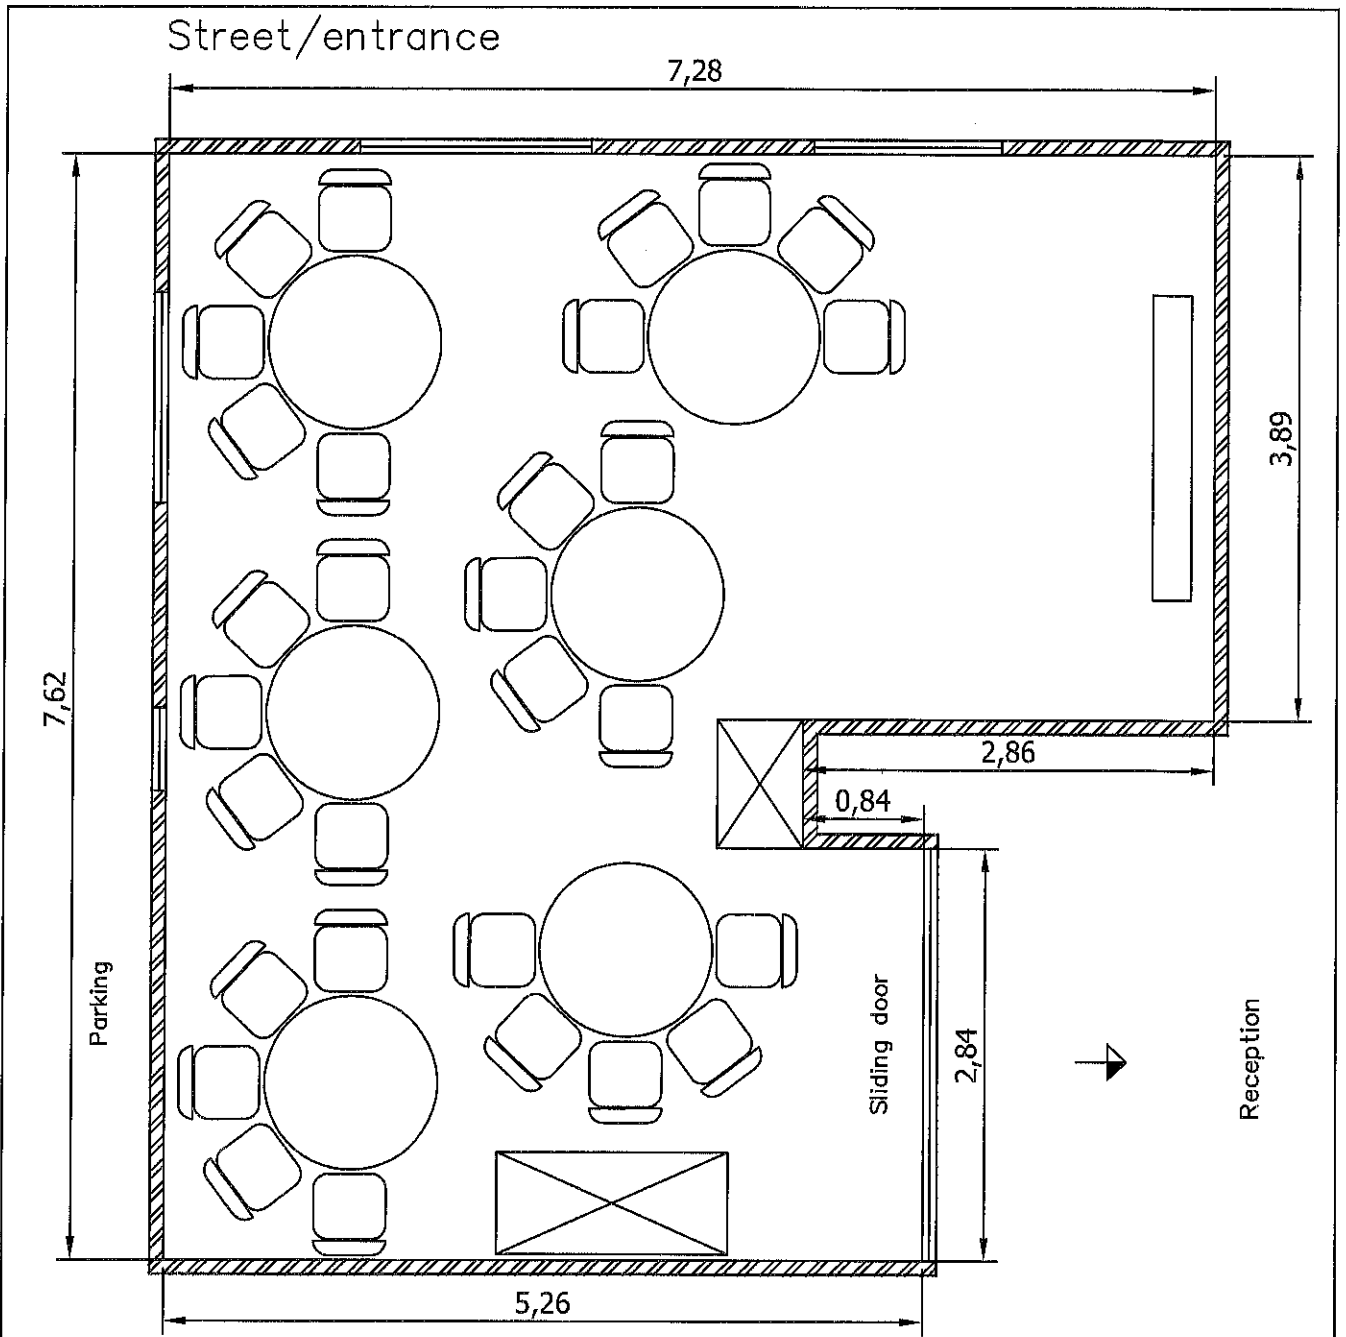

Space: 30 People

Space Area Inside: 47,18 m²

PROJET **HOTEL MEIERHOF**

Hotel Meierhof
Promenade, 135
7260- Davos Dorf
Schwitzerland

PLANE **LOBBY L BANQUET – FORM**

SCALA
1/50

DESIGN

AIDA GONZALEZ

REF. LG12/2013

Space: 22 People

Space Area Inside: 47,18 m²

PROJET	HOTEL MEIERHOF	Hotel Meierhof Promenade, 135 7280- Davos Dorf Schwitzerland
--------	-----------------------	---

PLANE	LOBBY L	SCALA 1/50
-------	---------	---------------

DESIGN	TECNICAL INDUSTRIAL INGENEER	OWNER	NUM.
AIDA GONZALEZ			12
DATE	BENITO MARTIN BARBERO	Hotel Meierhof	REF. LG12/2013
DECEMBER 2013			

Space 16 Pleaple

Space Area Inside: 47,18 m²

PROJET HOTEL MEIERHOF		Hotel Meierhof Promenade, 135 7260- Davos Dorf Schwitzerland	
PLANE LOBBY L BLOCK-COCTAIL - FORM			SCALA 1/50
DESIGN AIDA GONZALEZ	TECNICAL INDUSTRIAL INGENEER	OWNER	NUM. 12
DATE DECEMBER 2013	BENITO MARTIN BARBERO	Hotel Meierhof	REF. LG12/2013

Space: 30 People

Space Area Inside: 47,18 m²

PROJET **HOTEL MEIERHOF**

Hotel Meierhof
Promenade, 135
7280- Davos Dorf
Schwitzerland

PLANE **LOBBY L CABARETT - FORM**

SCALA
1/50

DESIGN

TECNICAL INDUSTRIAL INGENEER