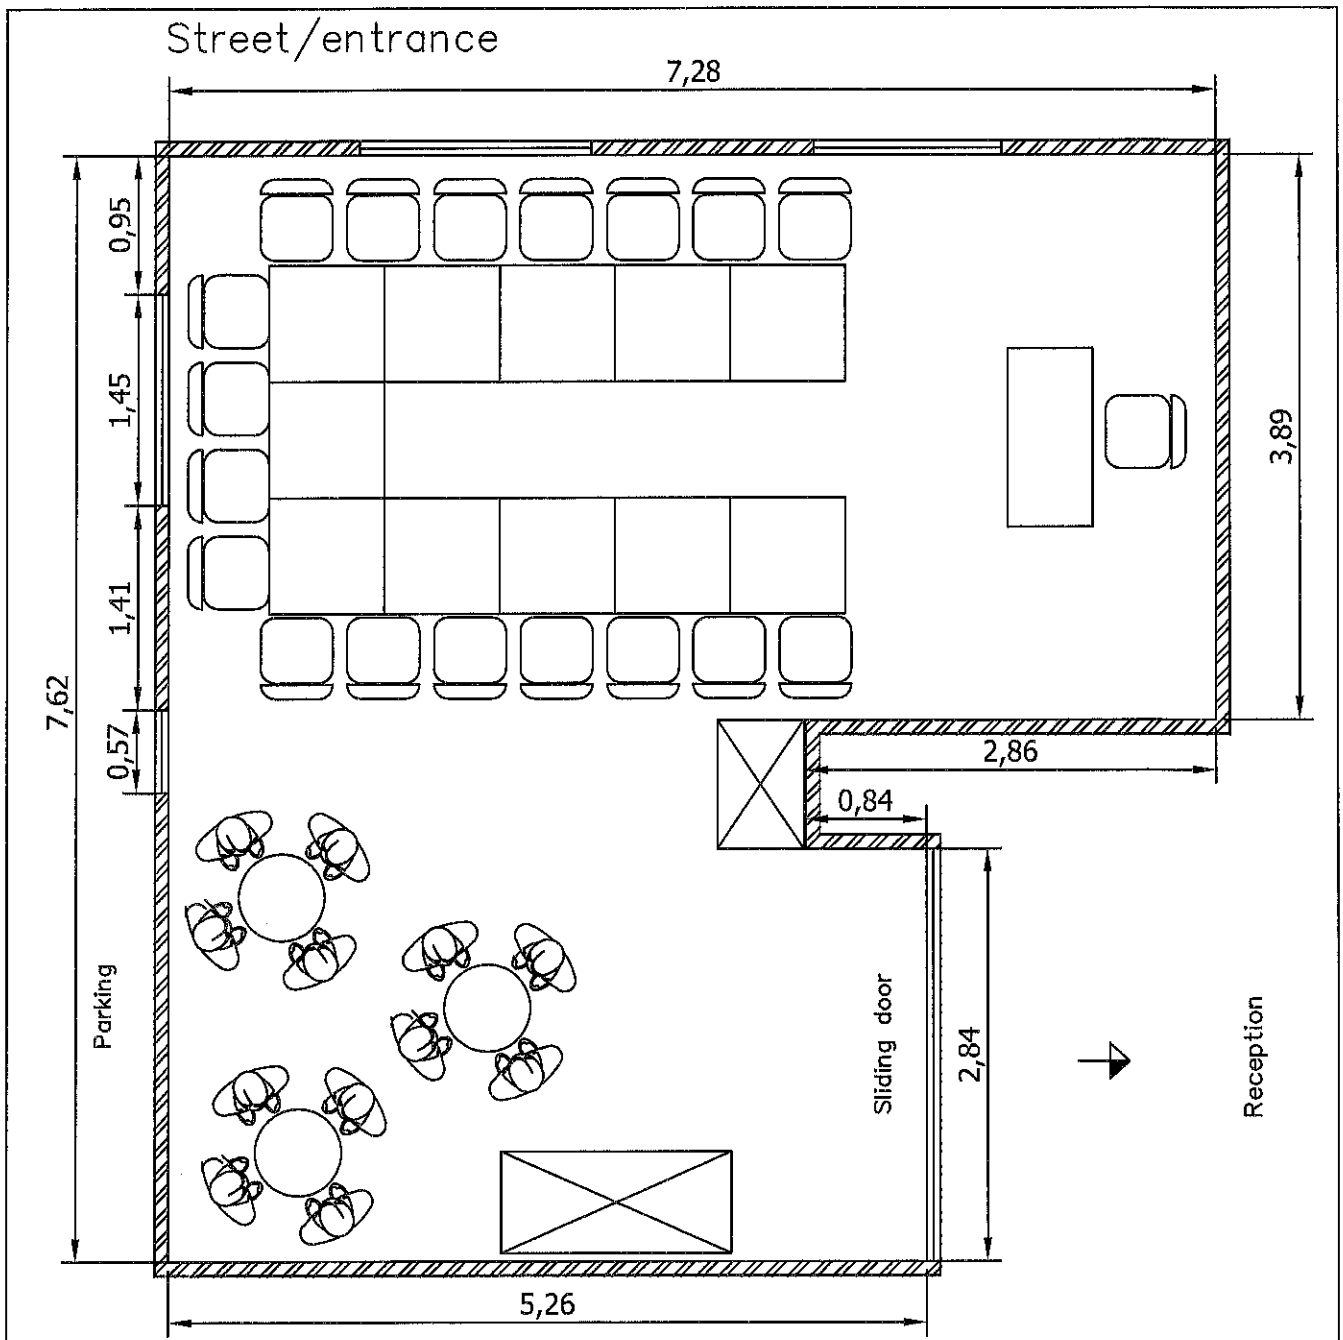

Space: 30 People

Space Area Inside: 47,18 m²

PROJET **HOTEL MEIERHOF**

Hotel Meierhof
Promenade, 135
7260- Davos Dorf
Schwitzerland

PLANE **LOBBY L BANQUET – FORM**

SCALA
1/50

DESIGN

AIDA GONZALEZ

Space: 30 People

Space Area Inside: 47,18 m²

PROJET **HOTEL MEIERHOF**

Hotel Meierhof
Promenade, 135
7280- Davos Dorf
Schwitzerland

PLANE **LOBBY L CABARETT - FORM**

SCALA
1/50

DESIGN

TECNICAL INDUSTRIAL INGENEER

REF. LG12/2013

Space: 48 People

Space Area Inside: 47,18 m²

PROJET HOTEL MEIERHOF		Hotel Meierhof Promenade, 135 7260- Davos Dorf Schwitzerland	
PLANE LOBBY L COCTAIL – FORM			SCALA 1/50
DESIGN AIDA GONZALEZ	TECNICAL INDUSTRIAL INGENEER	OWNER	NUM. 12
DATE DECEMBER 2013	BENITO MARTIN BARBERO	Hotel Meierhof	REF. LG12/2013

Space: 18 People

Space Area Inside: 47,18 m²

PROJET HOTEL MEIERHOF		Hotel Meierhof Promenade, 135 7260- Davos Dorf Schwitzerland	
PLANE LOBBY L		SCALA 1/50	
DESIGN AIDA GONZALEZ	TECNICAL INDUSTRIAL INGENEER	OWNER	NUM. 12
DATE DECEMBER 2013	BENITO MARTIN BARBERO	Hotel Meierhof	REF. LG12/2013