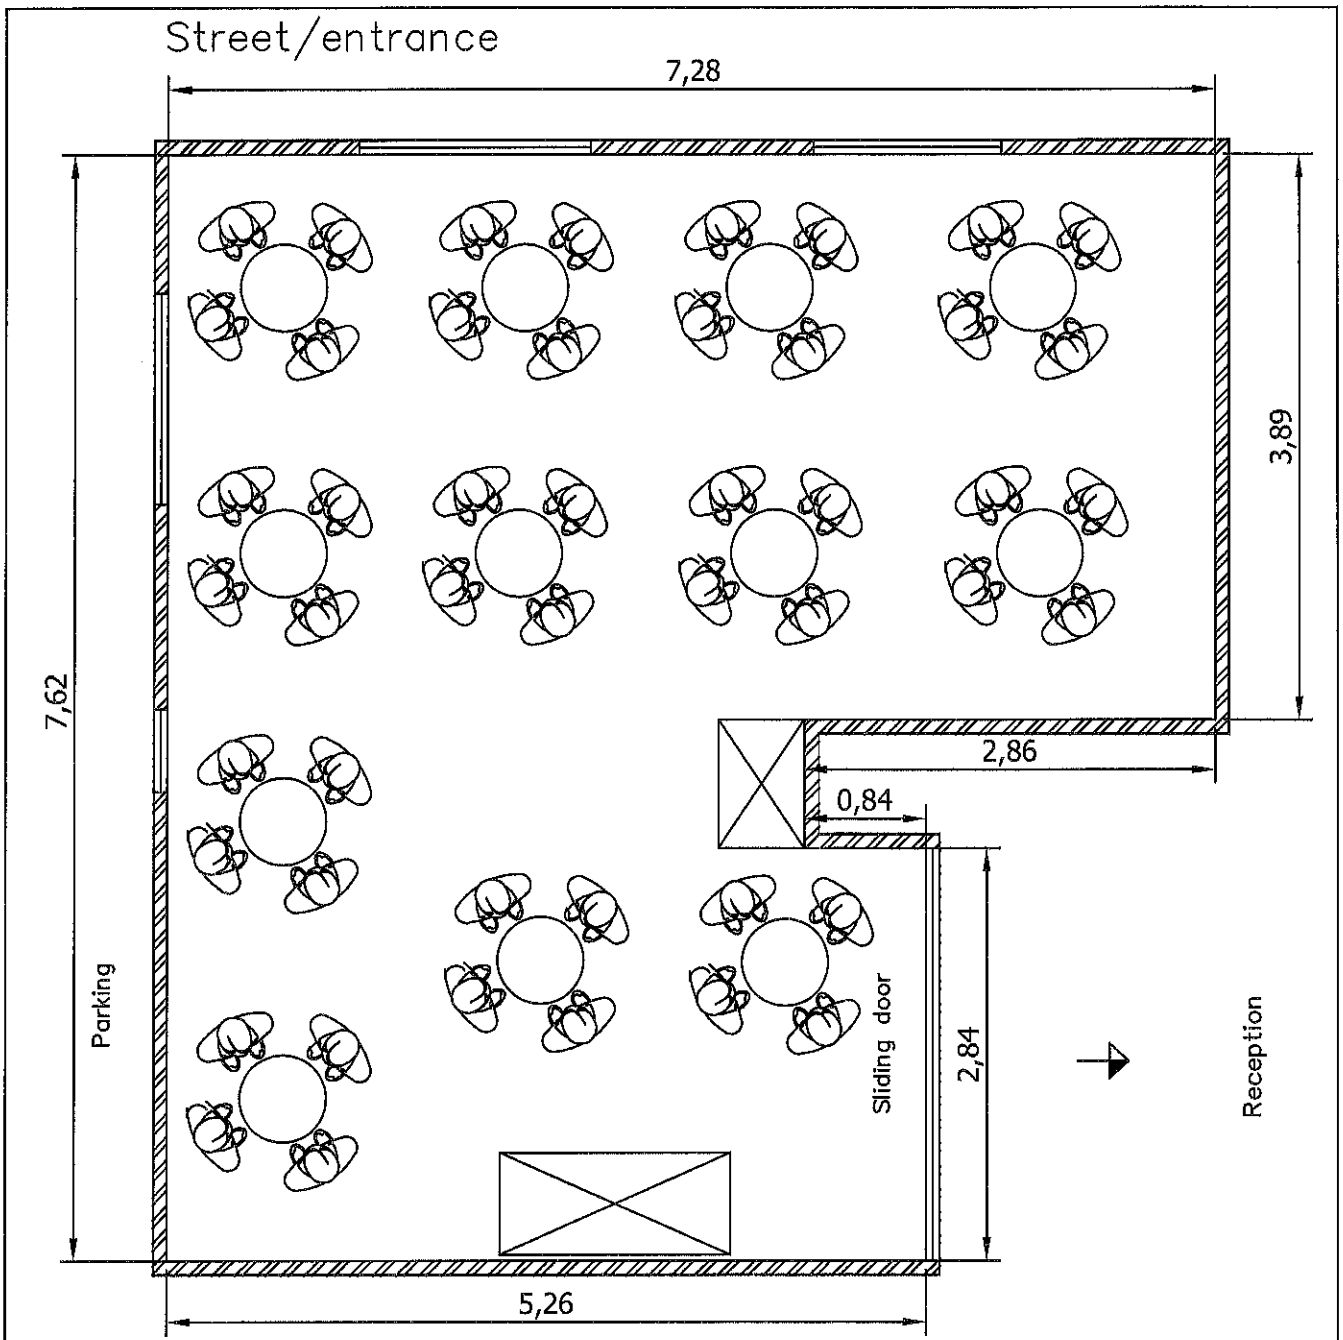

Space: 30 People

Space Area Inside: 47,18 m²

PROJET **HOTEL MEIERHOF**

Hotel Meierhof
Promenade, 135
7280- Davos Dorf
Schwitzerland

PLANE **LOBBY L CABARETT - FORM**

SCALA
1/50

DESIGN

TECNICAL INDUSTRIAL INGENEER

REF. LG12/2013

Space: 48 People

Space Area Inside: 47,18 m²

PROJET HOTEL MEIERHOF		Hotel Meierhof Promenade, 135 7260- Davos Dorf Schwitzerland	
PLANE LOBBY L COCTAIL – FORM			SCALA 1/50
DESIGN AIDA GONZALEZ	TECNICAL INDUSTRIAL INGENEER	OWNER	NUM. 12
DATE DECEMBER 2013	BENITO MARTIN BARBERO	Hotel Meierhof	REF. LG12/2013

Space: 18 People

Space Area Inside: 47,18 m²

PROJET HOTEL MEIERHOF		Hotel Meierhof Promenade, 135 7260- Davos Dorf Schwitzerland	
PLANE LOBBY L		SCALA 1/50	
DESIGN AIDA GONZALEZ	TECNICAL INDUSTRIAL INGENEER	OWNER	NUM. 12
DATE DECEMBER 2013	BENITO MARTIN BARBERO	Hotel Meierhof	REF. LG12/2013