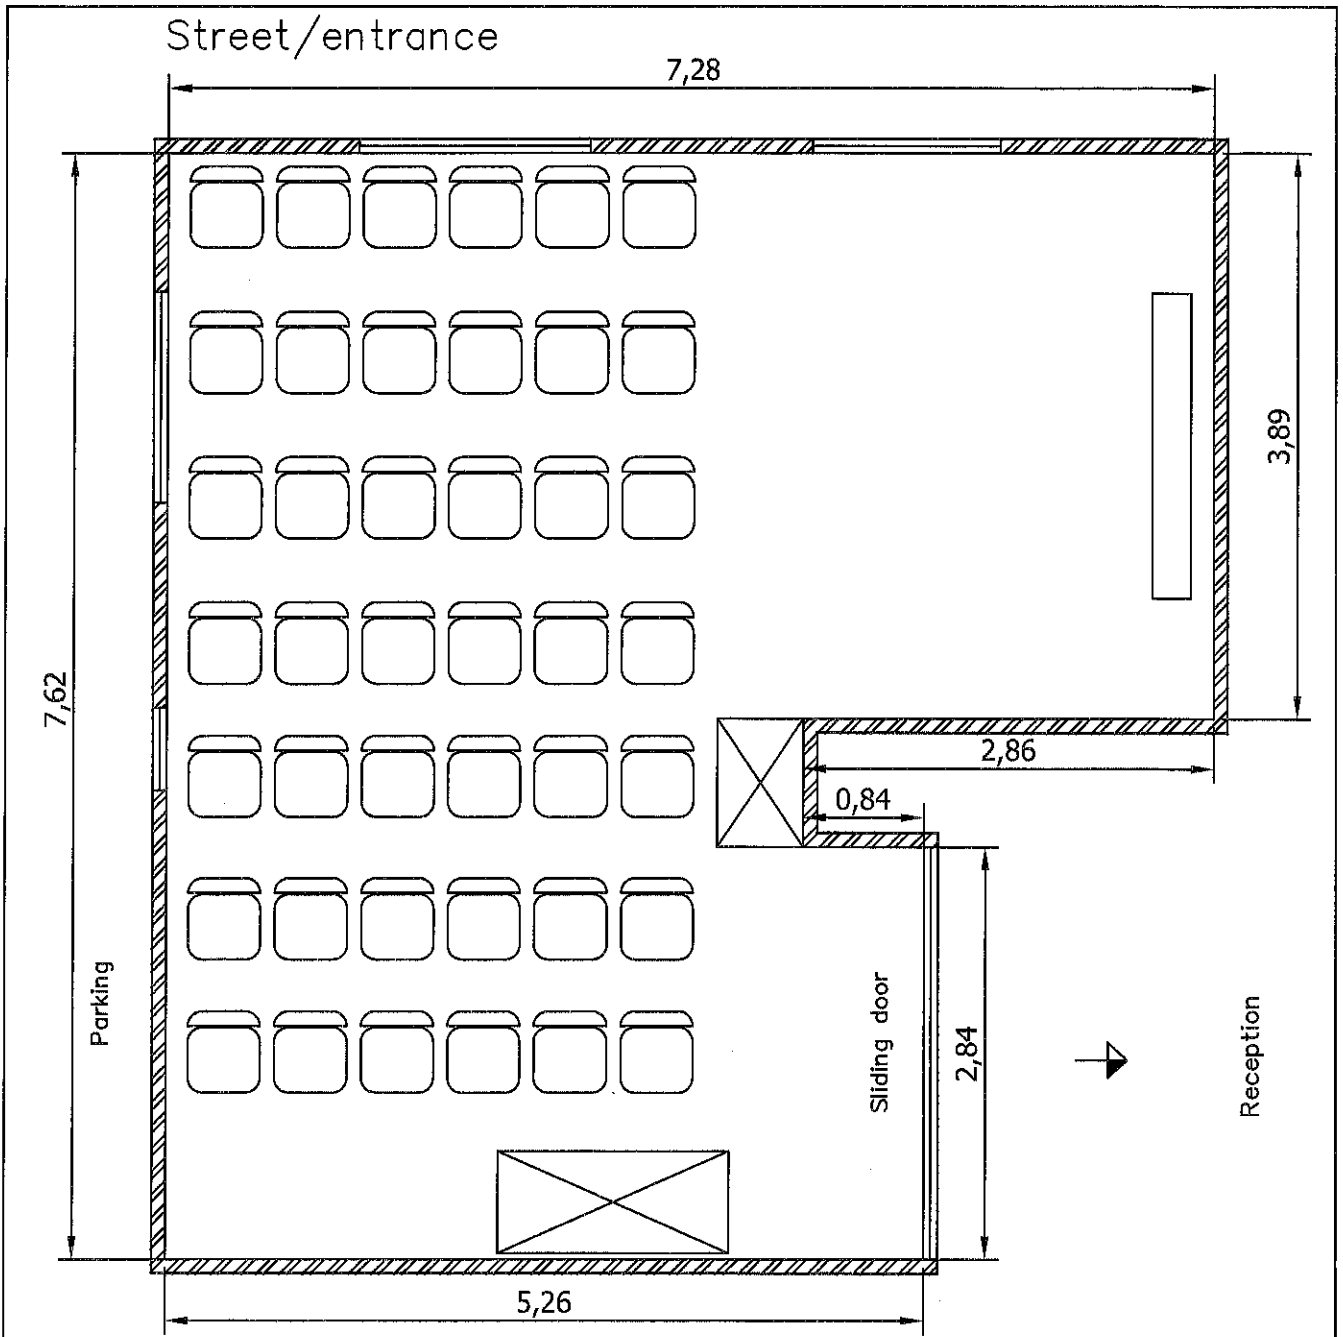

REF. LG12/2013

Space: 48 People

Space Area Inside: 47,18 m²

PROJET HOTEL MEIERHOF		Hotel Meierhof Promenade, 135 7260- Davos Dorf Schwitzerland	
PLANE LOBBY L COCTAIL – FORM			SCALA 1/50
DESIGN AIDA GONZALEZ	TECNICAL INDUSTRIAL INGENEER	OWNER	NUM. 12
DATE DECEMBER 2013	BENITO MARTIN BARBERO	Hotel Meierhof	REF. LG12/2013

Space: 18 People

Space Area Inside: 47,18 m²

PROJET HOTEL MEIERHOF		Hotel Meierhof Promenade, 135 7260- Davos Dorf Schwitzerland	
PLANE LOBBY L		SCALA 1/50	
DESIGN AIDA GONZALEZ	TECNICAL INDUSTRIAL INGENEER	OWNER	NUM. 12
DATE DECEMBER 2013	BENITO MARTIN BARBERO	Hotel Meierhof	REF. LG12/2013

Space: 36 People

Space Area Inside: 47,18 m²

PROJET HOTEL MEIERHOF		Hotel Meierhof Promenade, 135 7260- Davos Dorf Schwitzerland	
PLANE LOBBY L LECTURE - FORM			SCALA 1/50
DESIGN AIDA GONZALEZ	TECNICAL INDUSTRIAL INGENEER	OWNER	NUM. 12
DATE DECEMBER 2013	BENITO MARTIN BARBERO	Hotel Meierhof	REF. LG12/2013

Space: 42 People

Space Area Inside: 47,18 m²

PROJET	HOTEL MEIERHOF	Hotel Meierhof Promenade, 135 7260- Davos Dorf Schwitzerland
--------	-----------------------	---

PLANE	LOBBY L LECTURE - FORM	SCALA 1/50
-------	------------------------	---------------