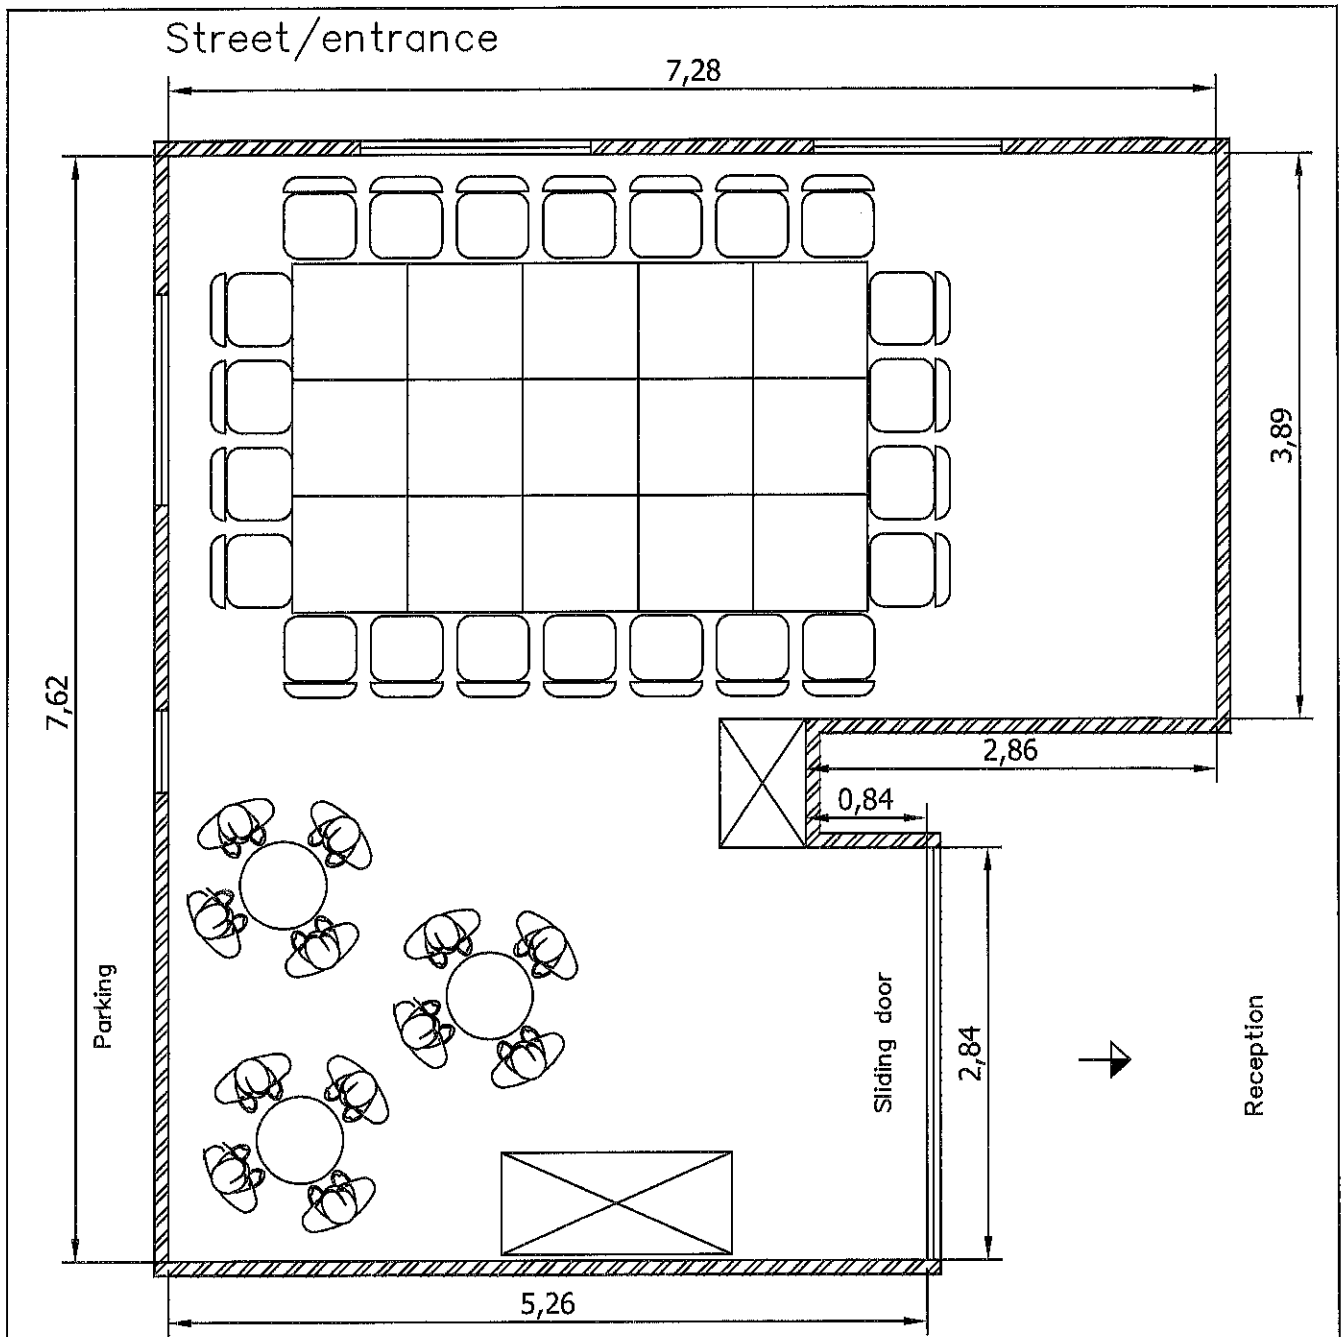

Space: 30 People

Space Area Inside: 47,18 m²

PROJET **HOTEL MEIERHOF**

Hotel Meierhof
Promenade, 135
7260- Davos Dorf
Schwitzerland

PLANE **LOBBY L BANQUET – FORM**

SCALA
1/50

DESIGN

AIDA GONZALEZ

REF. LG12/2013

Space: 22 People

Space Area Inside: 47,18 m²

PROJET	HOTEL MEIERHOF	Hotel Meierhof Promenade, 135 7280- Davos Dorf Schwitzerland
--------	-----------------------	---

PLANE	LOBBY L	SCALA 1/50
-------	---------	---------------

DESIGN	TECNICAL INDUSTRIAL INGENEER	OWNER	NUM.
AIDA GONZALEZ			12
DATE	BENITO MARTIN BARBERO	Hotel Meierhof	REF. LG12/2013
DECEMBER 2013			

Space 16 Pleaple

Space Area Inside: 47,18 m²

PROJET HOTEL MEIERHOF		Hotel Meierhof Promenade, 135 7260- Davos Dorf Schwitzerland	
PLANE LOBBY L BLOCK-COCTAIL - FORM			SCALA 1/50
DESIGN AIDA GONZALEZ	TECNICAL INDUSTRIAL INGENEER	OWNER	NUM. 12
DATE DECEMBER 2013	BENITO MARTIN BARBERO	Hotel Meierhof	REF. LG12/2013

Space: 30 People

Space Area Inside: 47,18 m²

PROJET **HOTEL MEIERHOF**

Hotel Meierhof
Promenade, 135
7280- Davos Dorf
Schwitzerland

PLANE **LOBBY L CABARETT - FORM**

SCALA
1/50

DESIGN

TECNICAL INDUSTRIAL INGENEER