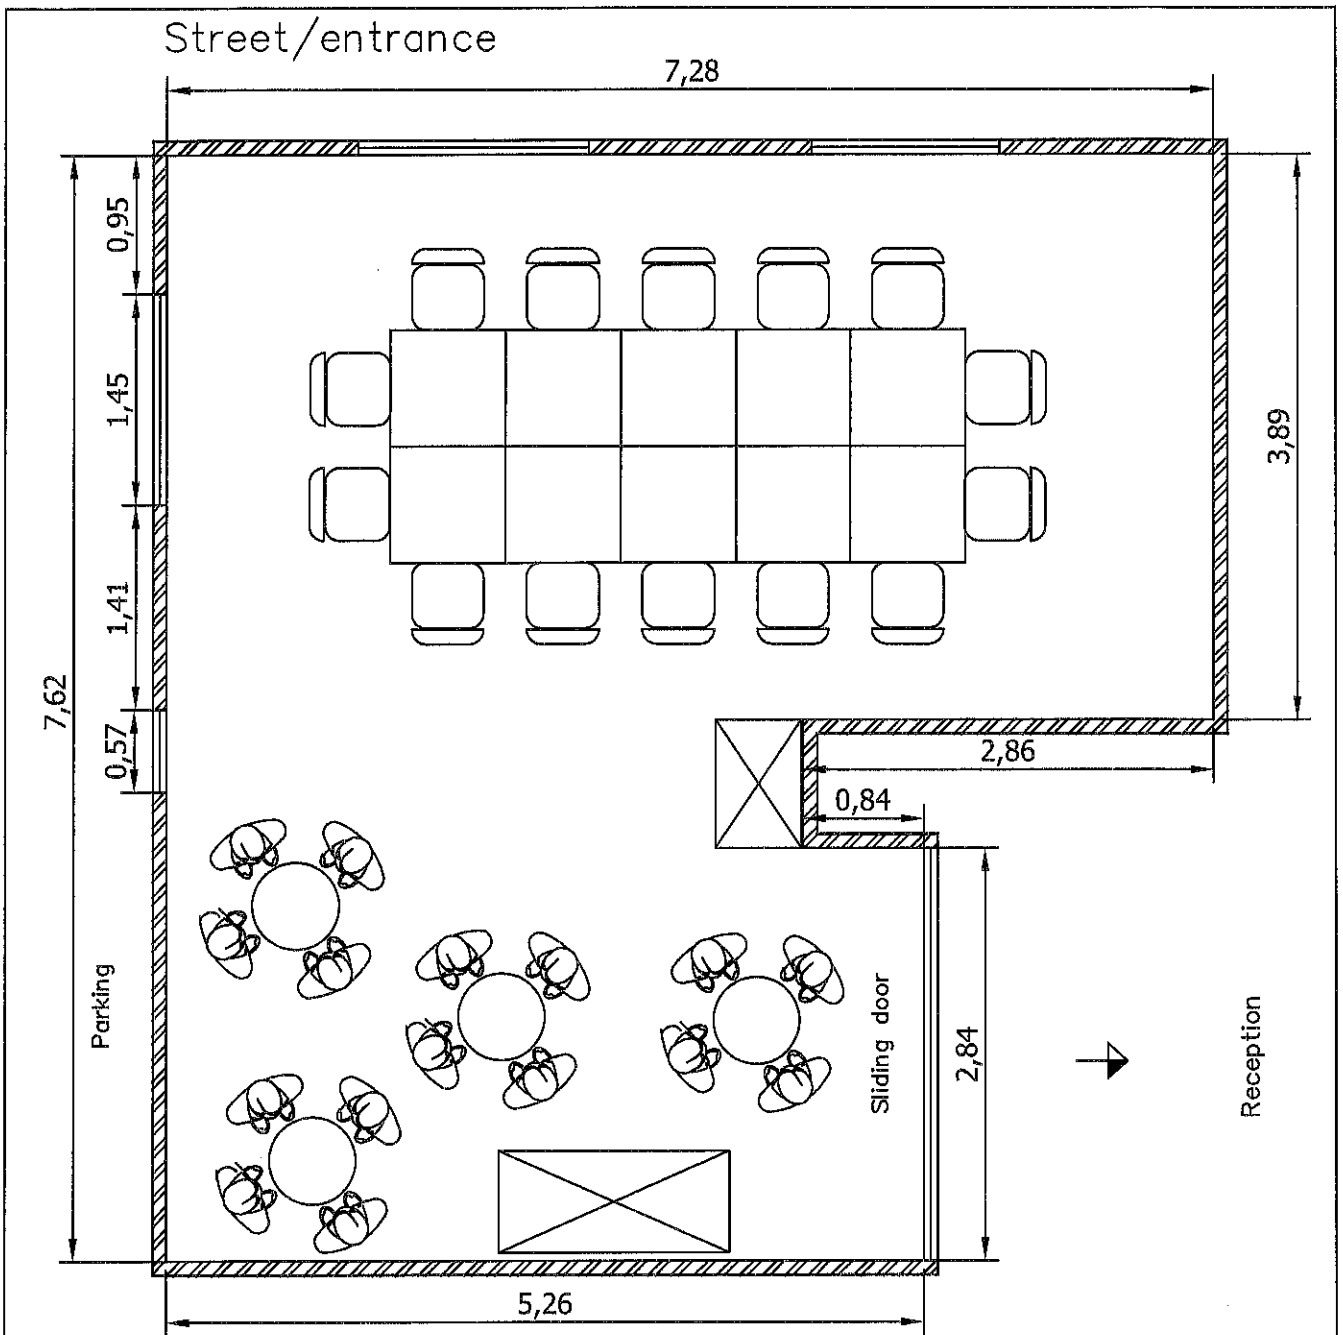

Space: 30 People

Space Area Inside: 47,18 m²

PROJET **HOTEL MEIERHOF**

Hotel Meierhof
Promenade, 135
7260- Davos Dorf
Schwitzerland

PLANE **LOBBY L BANQUET – FORM**

SCALA
1/50

DESIGN

AIDA GONZALEZ

REF. LG12/2013

Space: 22 People

Space Area Inside: 47,18 m²

PROJET	HOTEL MEIERHOF	Hotel Meierhof Promenade, 135 7280- Davos Dorf Schwitzerland
--------	-----------------------	---

PLANE	LOBBY L	SCALA 1/50
-------	---------	---------------

DESIGN	TECNICAL INDUSTRIAL INGENEER	OWNER	NUM.
AIDA GONZALEZ			12
DATE	BENITO MARTIN BARBERO	Hotel Meierhof	REF. LG12/2013
DECEMBER 2013			

Space 16 Pleaple

Space Area Inside: 47,18 m²

PROJET HOTEL MEIERHOF		Hotel Meierhof Promenade, 135 7260- Davos Dorf Schwitzerland	
PLANE LOBBY L BLOCK-COCTAIL - FORM			SCALA 1/50
DESIGN AIDA GONZALEZ	TECNICAL INDUSTRIAL INGENEER	OWNER	NUM. 12
DATE DECEMBER 2013	BENITO MARTIN BARBERO	Hotel Meierhof	REF. LG12/2013

Space: 30 People

Space Area Inside: 47,18 m²

PROJET **HOTEL MEIERHOF**

Hotel Meierhof
Promenade, 135
7280- Davos Dorf
Schwitzerland

PLANE **LOBBY L CABARETT - FORM**

SCALA
1/50

DESIGN

TECNICAL INDUSTRIAL INGENEER