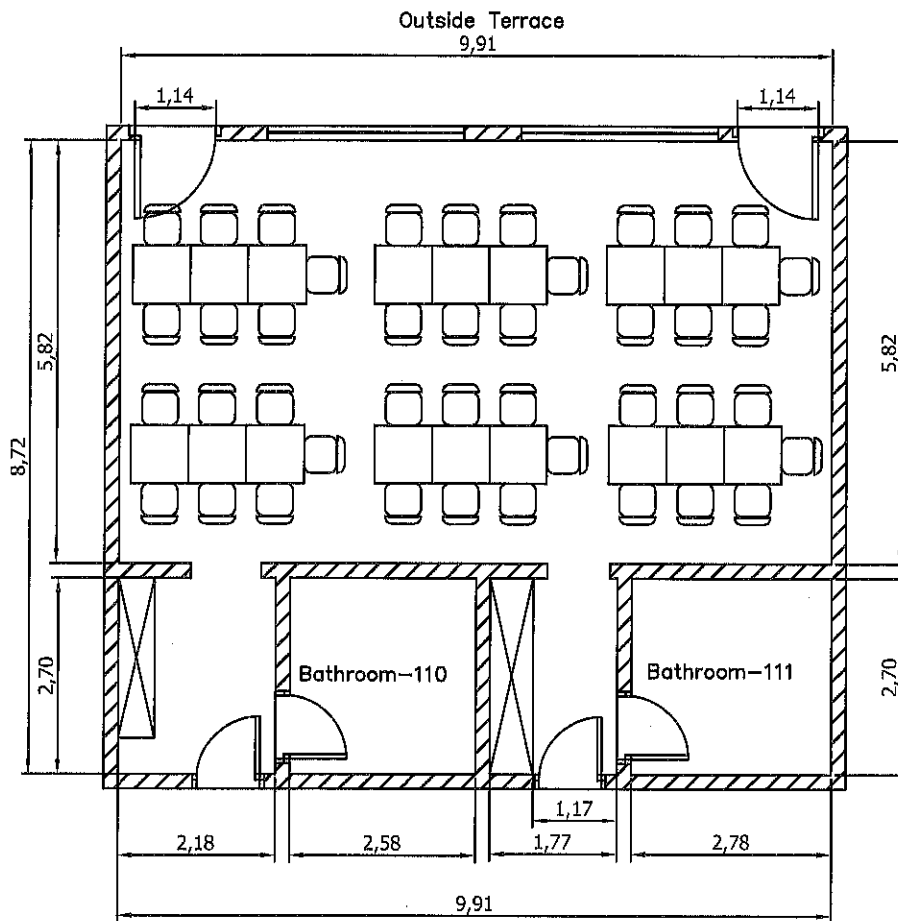

OWNER

Hotel Meierhof

NUM.

4

DATE

November 2013

REF.R.110-111G4

Space: 42 People

Listing of the room area

Room 110	28,89 m2
Room 111	28,25 m2
Bathroom-110	6,97 m2
Bathroom-111	7,50 m2
<b>TOTAL</b>	<b>86,45 m2</b>

PROJECT **HOTEL MEIERHOF**

Hotel Meierhof  
Promenade, 135  
7260- Davos Dorf  
Schwitzerland