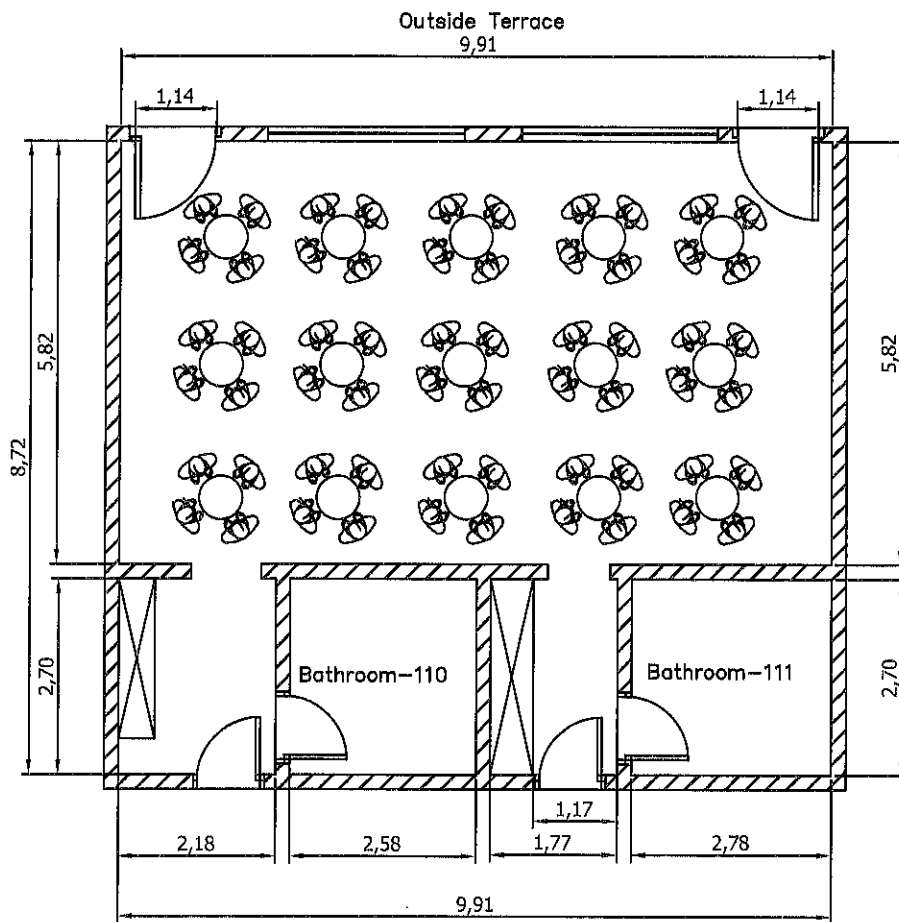

REF.R.110-111G4

Space: 34 People

Listing of the room area

Room 110	28,89 m2
Room 111	28,25 m2
Bathroom-110	6,97 m2
Bathroom-111	7,50 m2
<b>TOTAL</b>	<b>86,45 m2</b>

PROJECT <b>HOTEL MEIERHOF</b>		Hotel Meierhof Promenade, 135 7260- Davos Dorf Schwitzerland	
PLANE ROMMS 110-111-1.FLOOR-BLOCK-FORM		SCALA 1/100	
DESIGN <b>AIDA GONZALEZ</b>	TECNICAL INDUSTRIAL INGENEER	OWNER	NUM. 4
DATE November 2013	<b>BENITO MARTIN BARBERO</b>	<b>Hotel Meierhof</b>	REF.R.110-111G4