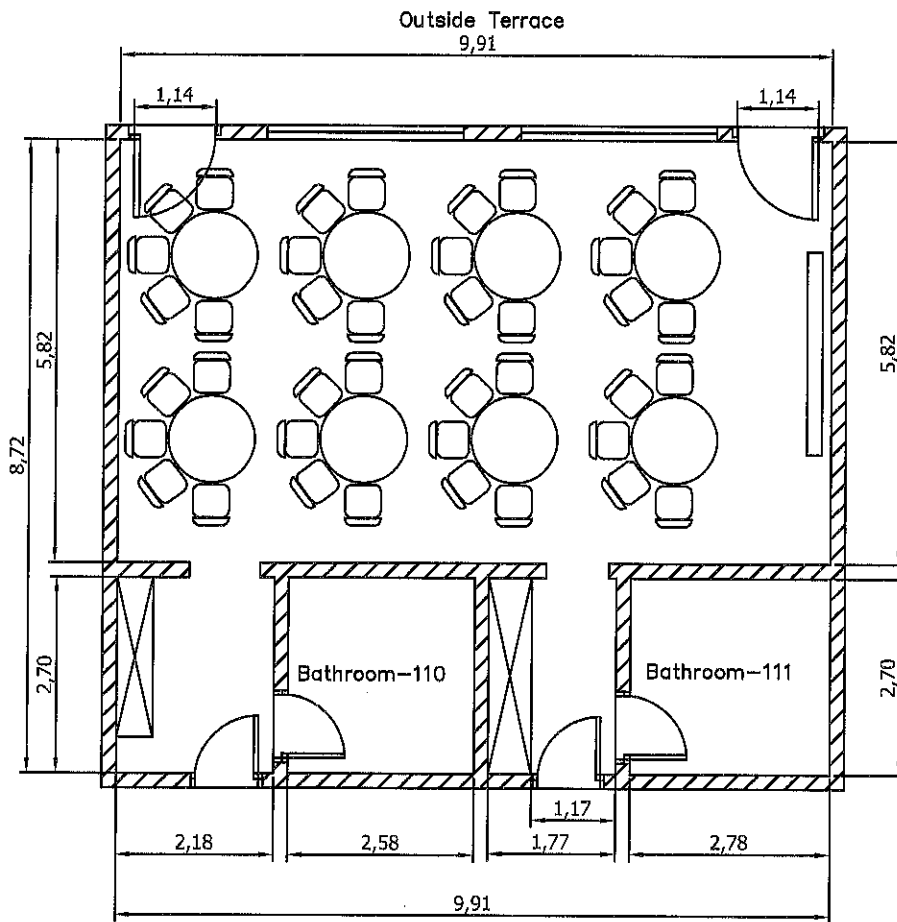

REF.R.110-111G4

Space: 40 People

Listing of the room area

Room 110	28,89 m2
Room 111	28,25 m2
Bathroom-110	6,97 m2
Bathroom-111	7,50 m2
<b>TOTAL</b>	<b>86,45 m2</b>

PROJECT **HOTEL MEIERHOF**

Hotel Meierhof  
Promenade, 135  
7260- Davos Dorf  
Schwitzerland