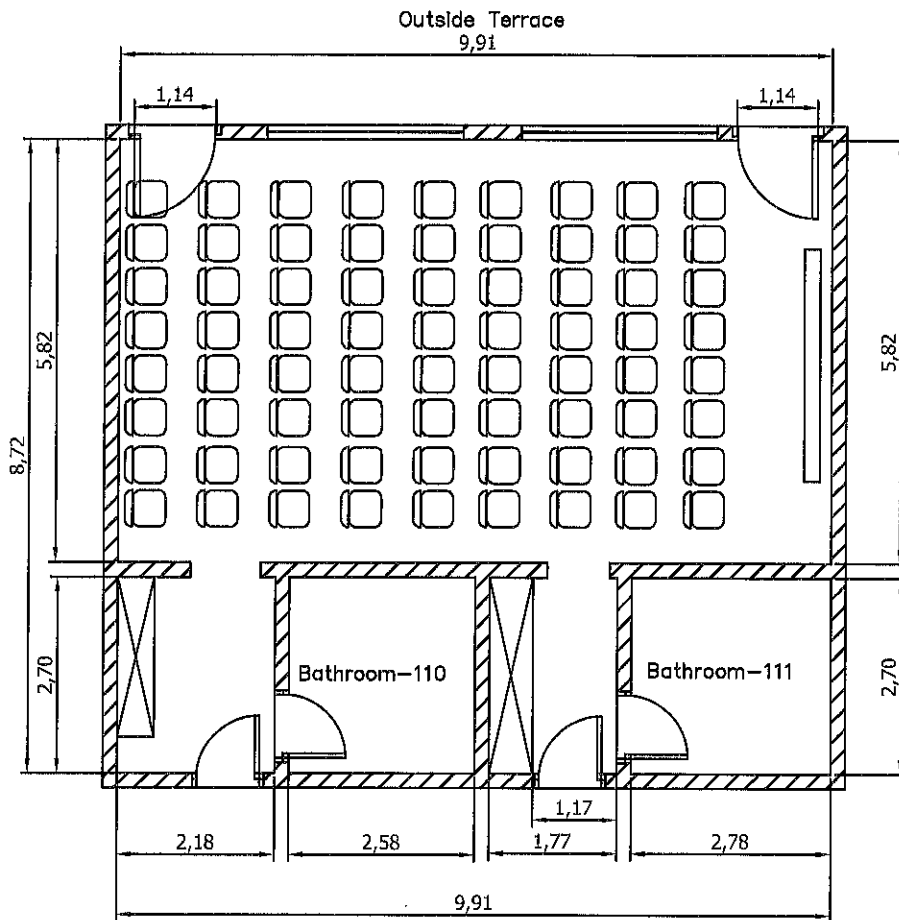

NUM.

DATE

November 2013

BENITO MARTIN BARBERO

Hotel Meierhof

4

REF.R.110-111G4

Space: 72 People

Listing of the room area

Room 110	28,89 m2
Room 111	28,25 m2
Bathroom-110	6,97 m2
Bathroom-111	7,50 m2
<b>TOTAL</b>	<b>86,45 m2</b>

PROJECT <b>HOTEL MEIERHOF</b>		Hotel Meierhof Promenade, 135 7280- Davos Dorf Schwitzerland	
PLANE ROMMS 110-111-1.FLOOR-LECTURE-FORM			SCALA 1/100
DESIGN <b>AIDA GONZALEZ</b>	TECNICAL INDUSTRIAL INGENEER	OWNER	NUM. 4
DATE November 2013	<b>BENITO MARTIN BARBERO</b>	<b>Hotel Meierhof</b>	REF.R.110-111G4

Space: 38 People

Listing of the room area

Room 110	28,89 m2
Room 111	28,25 m2
Bathroom-110	6,97 m2
Bathroom-111	7,50 m2
<b>TOTAL</b>	<b>86,45 m2</b>

PROJECT **HOTEL MEIERHOF**

Hotel Meierhof  
Promenade, 135  
7260- Davos Dorf  
Schwitzerland