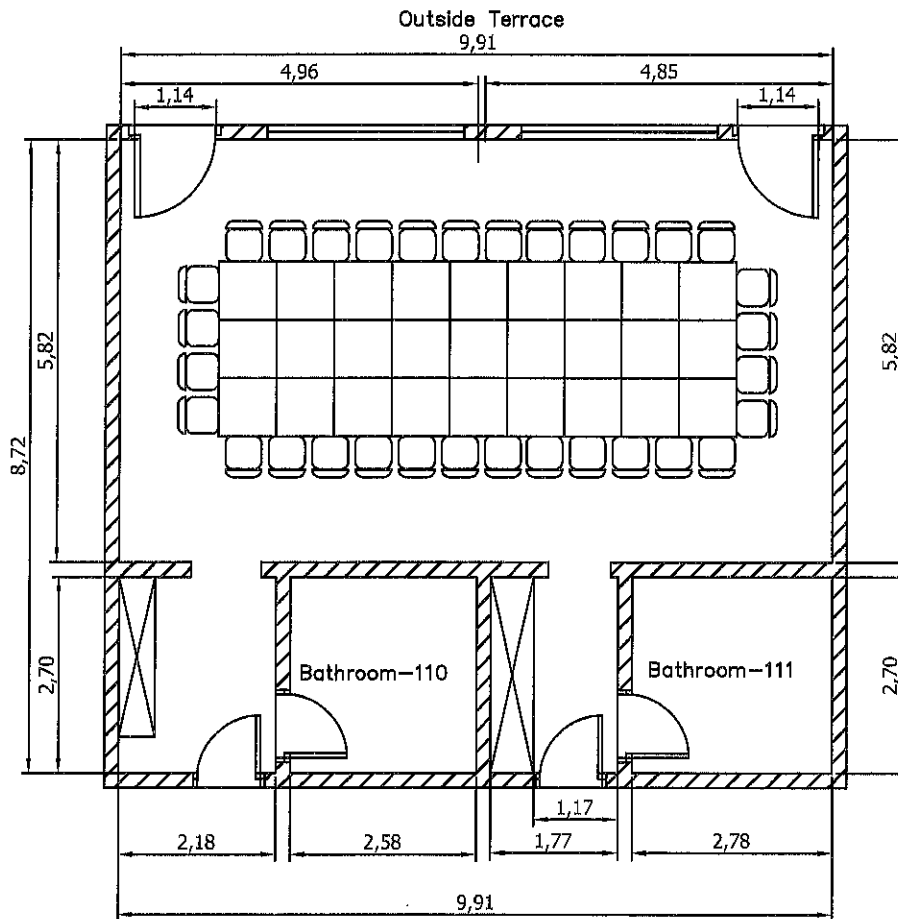

REF.R.110-111G4

Space: 34 People

Listing of the room area

Room 110	28,89 m2
Room 111	28,25 m2
Bathroom-110	6,97 m2
Bathroom-111	7,50 m2
<b>TOTAL</b>	<b>86,45 m2</b>

PROJECT <b>HOTEL MEIERHOF</b>		Hotel Meierhof Promenade, 135 7260- Davos Dorf Schwitzerland	
PLANE ROMMS 110-111-1.FLOOR-BLOCK-FORM		SCALA 1/100	
DESIGN <b>AIDA GONZALEZ</b>	TECNICAL INDUSTRIAL INGENEER	OWNER	NUM. 4
DATE November 2013	<b>BENITO MARTIN BARBERO</b>	<b>Hotel Meierhof</b>	REF.R.110-111G4