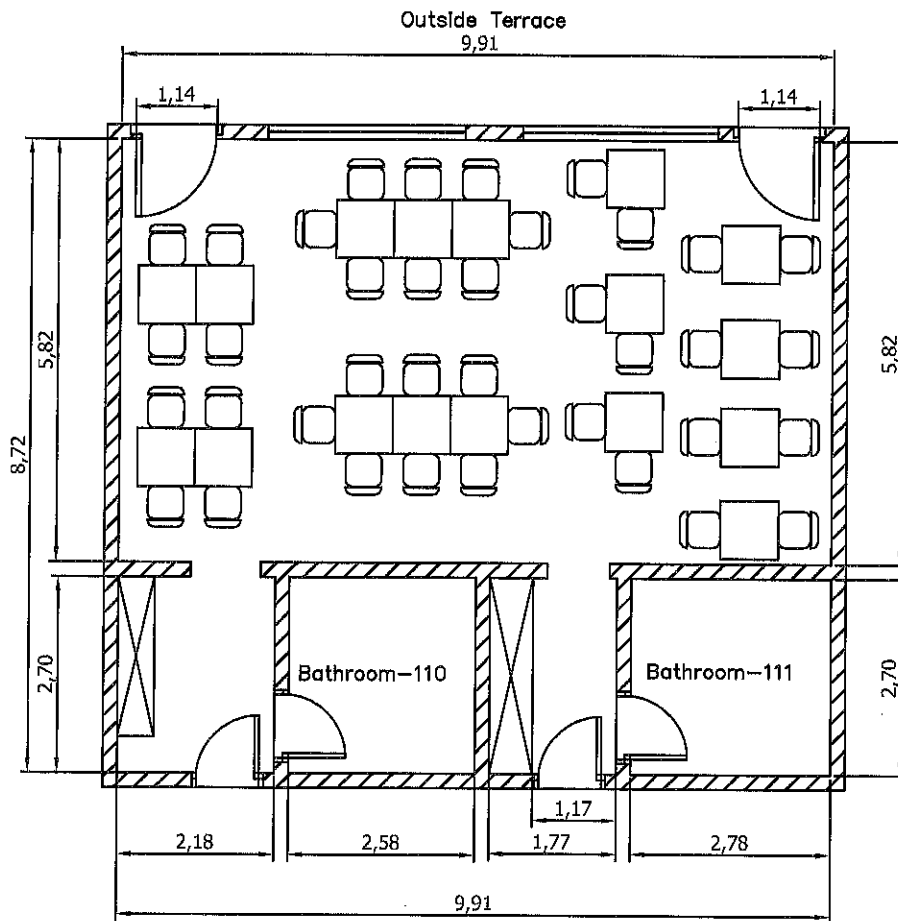

REF.R.110-111G4

Space: 40 People

Listing of the room area

Room 110	28,89 m2
Room 111	28,25 m2
Bathroom-110	6,97 m2
Bathroom-111	7,50 m2
<b>TOTAL</b>	<b>86,45 m2</b>

PROJECT **HOTEL MEIERHOF**

Hotel Meierhof  
Promenade, 135  
7260- Davos Dorf  
Schwitzerland

NUM.

DATE

November 2013

BENITO MARTIN BARBERO

Hotel Meierhof

4

REF.R.110-111G4

Space: 72 People

Listing of the room area

Room 110	28,89 m2
Room 111	28,25 m2
Bathroom-110	6,97 m2
Bathroom-111	7,50 m2
<b>TOTAL</b>	<b>86,45 m2</b>

PROJECT <b>HOTEL MEIERHOF</b>		Hotel Meierhof Promenade, 135 7280- Davos Dorf Schwitzerland	
PLANE ROMMS 110-111-1.FLOOR-LECTURE-FORM			SCALA 1/100
DESIGN <b>AIDA GONZALEZ</b>	TECNICAL INDUSTRIAL INGENEER	OWNER	NUM. 4
DATE November 2013	<b>BENITO MARTIN BARBERO</b>	<b>Hotel Meierhof</b>	REF.R.110-111G4

Space: 38 People

Listing of the room area

Room 110	28,89 m2
Room 111	28,25 m2
Bathroom-110	6,97 m2
Bathroom-111	7,50 m2
<b>TOTAL</b>	<b>86,45 m2</b>

PROJECT **HOTEL MEIERHOF**

Hotel Meierhof  
Promenade, 135  
7260- Davos Dorf  
Schwitzerland